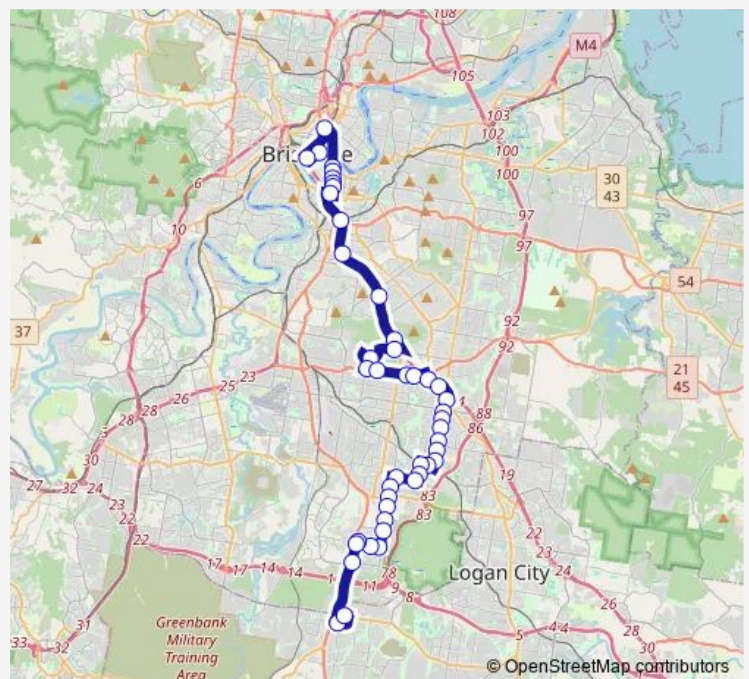

George Street Stop 116

Wickham Street Stop 225 near Little St

Main St at Quinton Street, stop 7

Main St at Pearson St, stop 8

Main St at Sinclair Street, stop 8A

Main St at Baines Street, stop 8b

Main St at Linton Street, stop 8c

MacGregor St at Garden City Depot

Route schedule

Charlotte Street Stop 90 near Market St — Browns Plains station

Monday —

Tuesday —

Wednesday —

Thursday —

Friday —

Saturday 01:22-05:22

Sunday 01:22-05:22

Route info

Direction: Charlotte Street Stop 90 near Market St

Stops: 45

Trip Duration: 1 hour 11 min

N154 — City/Valley - Browns Plains Nightlink

Warrigal Road Green Link

Warrigal Rd at Padstow Views

Warrigal Rd at Bordeaux

Warrigal Rd at Fanfare

Warrigal Rd near Daw Rd

Warrigal Rd at Runcorn North

Warrigal Rd at Fruitgrove

Beenleigh Rd at Fruitgrove station

Nursery Ave near Marika St