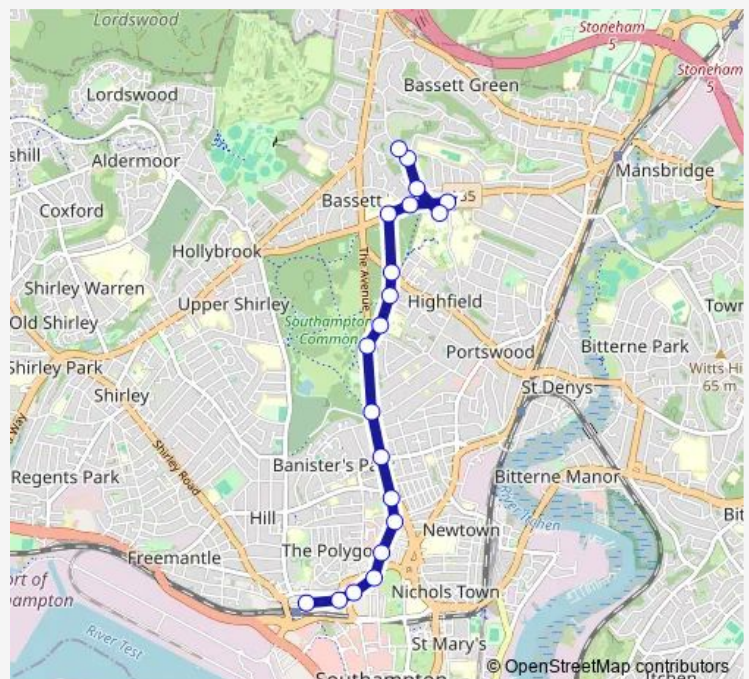

Oakmount Avenue

Avenue Campus

Omdurman Road

Furzedown Road

Global Technology Centre

Glen Eyre Road

Future Worlds

Centenary Building

Elmsleigh Gardens

Hartley Grove

Chamberlain Halls

Route schedule

Central Station — Chamberlain Halls

Monday 07:55-18:30

Tuesday 07:55-18:30

Wednesday 07:55-18:30

Thursday 07:55-18:30

Friday 07:55-18:30

Saturday —

Sunday —

Route info

Direction: Central Station

Stops: 20

Trip Duration: 0 hour 31 min

■ U2 — Southampton Central Station - Mayflower Halls - University Interchange - Chamberlain Halls

U2 Bus time schedules and route maps are available in an offline PDF at busmaps.com. Use the busmaps.com website to see live bus times, train schedule or subway schedule, and step-by-step directions for all public transit in Southampton