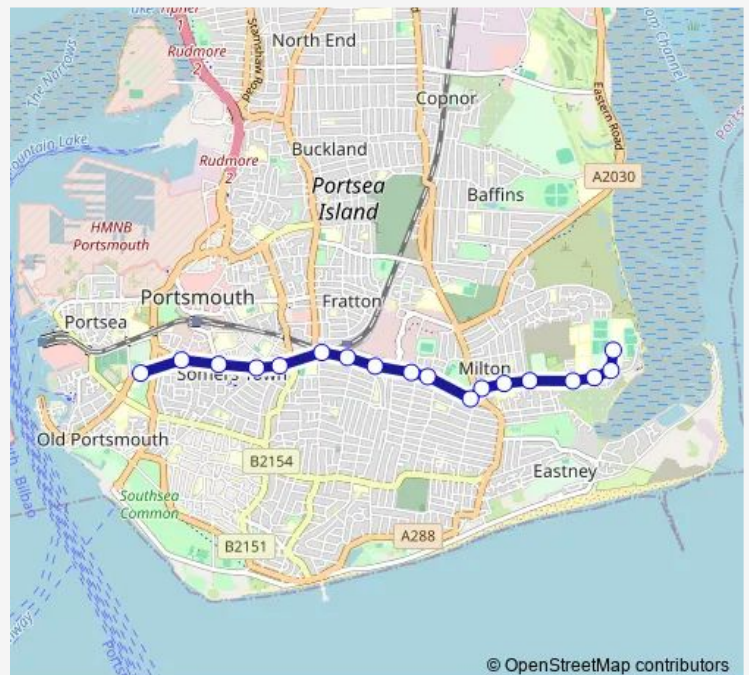

### Direction

Langstone Campus — University of Portsmouth

18 stops

[Open route schedule](#)

Langstone Campus

Broom Square

Waterlock Gardens

Meryl Road

Fratton Bridge

Bradford Junction

Somers Road

Isambard Brunel Road

University House

University of Portsmouth

### Route schedule

Langstone Campus — University of Portsmouth

Monday 07:50-22:10

Tuesday 07:50-22:10

Wednesday 07:50-22:10

Thursday 07:50-22:10

Friday 07:50-20:10

Saturday —

### Route info

Direction: Langstone Campus

Stops: 18

Trip Duration: 0 hour 19 min

© OpenStreetMap contributors