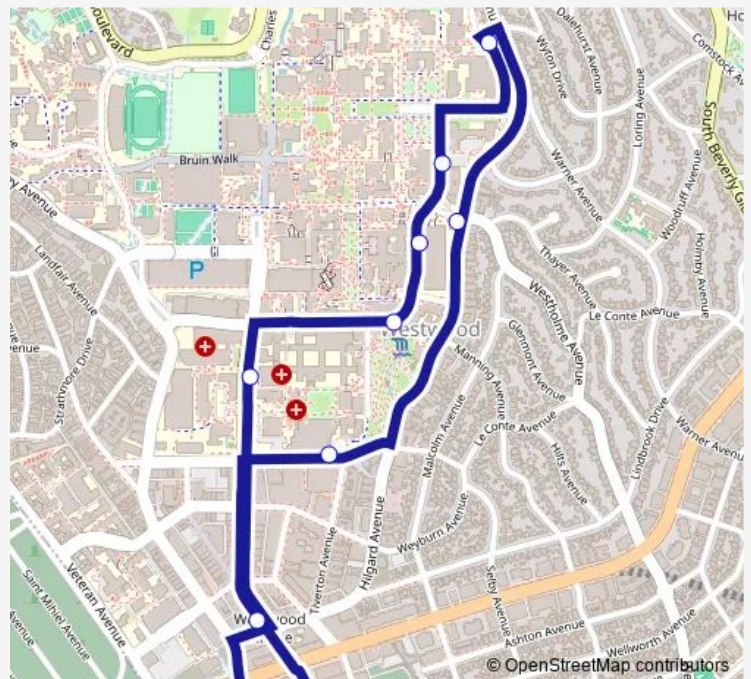

### Direction

Wilshire Center — Wilshire Center

10 stops

[Open route schedule](#)

Wilshire Center

Stein Plaza

Botany

Parking Structure 2

Murphy Hall North

Wyton North

Westholme / Hilgard

Tiverton / Le Conte

Lindbrook / Westwood South

Wilshire Center

### Route schedule

Wilshire Center — Wilshire Center

Monday 07:00-18:15

Tuesday 07:00-18:15

Wednesday 07:00-18:15

Thursday 07:00-18:15

Friday 07:00-18:15

Saturday —

### Route info

Direction: Wilshire Center

Stops: 10

Trip Duration: 0 hour 16 min

U2 Bus time schedules and route maps are available in an offline PDF at [busmaps.com](https://busmaps.com). Use the [busmaps.com](https://busmaps.com) website to see live bus times, train schedule or subway schedule, and step-by-step directions for all public transit in Los Angeles