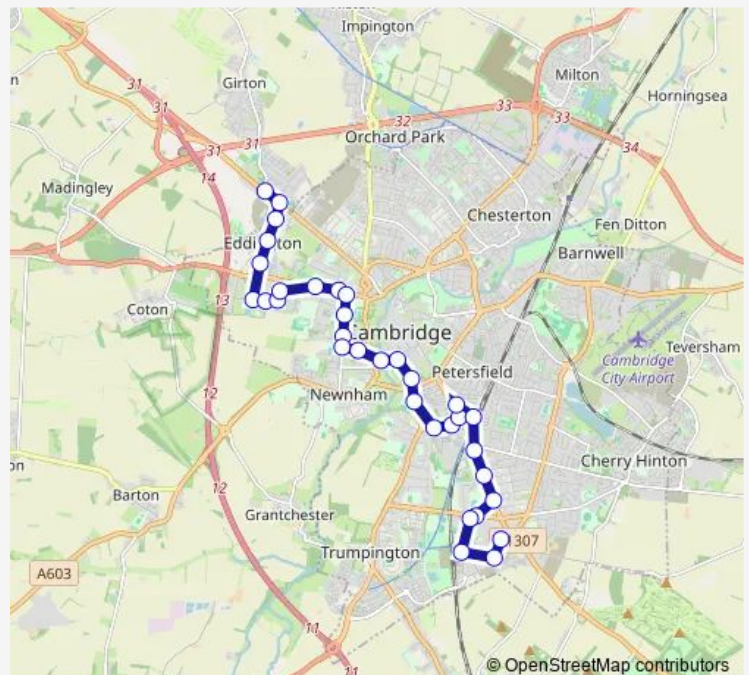

### Route schedule

Girton Road — Hospital Outpatients

Monday 06:00-21:55

Tuesday 06:00-21:55

Wednesday 06:00-21:55

Thursday 06:00-21:55

Friday 06:00-21:55

Saturday 07:21-21:55

### Route info

Direction: Girton Road

Stops: 33

Trip Duration: 0 hour 50 min

■ U2 — Eddington - West Cambridge - Addenbrookes

Shaftesbury Road

Botanic Gardens

Hills Road