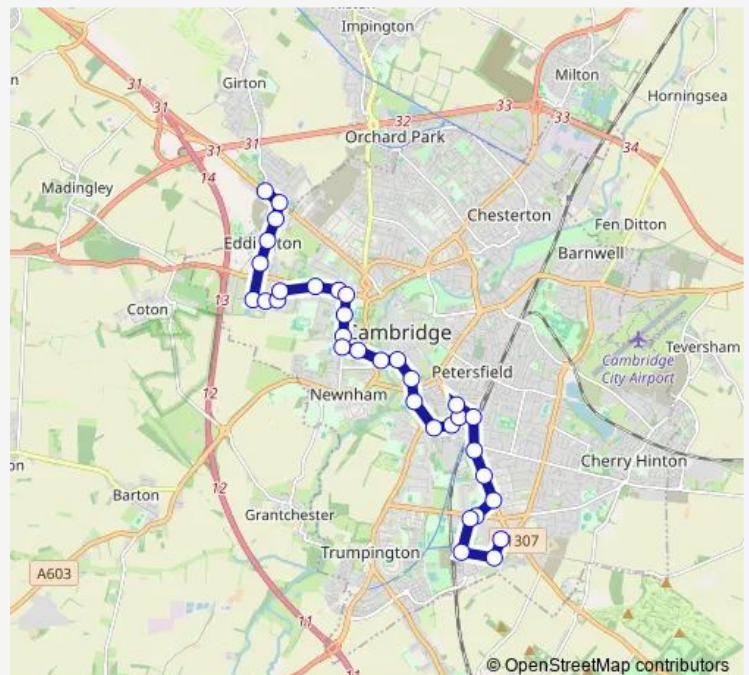

Thursday 06:01-21:54

Friday 06:01-21:54

Saturday 07:24-21:55

Sunday 07:23-18:53

Route info

Direction: Girton Road

Stops: 33

Trip Duration: 0 hour 39 min

Robinson Way

Long Rd 6th Form Coll

Francis Crick Avenue

Dame Mary Archer Way

Hospital Outpatients

Direction

Hospital Outpatients — Girton Road

33 stops

Friday 17:11-22:00

Saturday 08:00-22:00

Sunday 10:00-19:30

Route info

Direction: Hospital Outpatients

Stops: 33

Trip Duration: 0 hour 46 min

West Hub

Wednesday 06:21-21:00

Thursday 06:21-21:00

Friday 06:21-21:00

Saturday 09:00-21:00

Sunday 08:00-17:30

Route info

Direction: Hospital Outpatients

Stops: 30