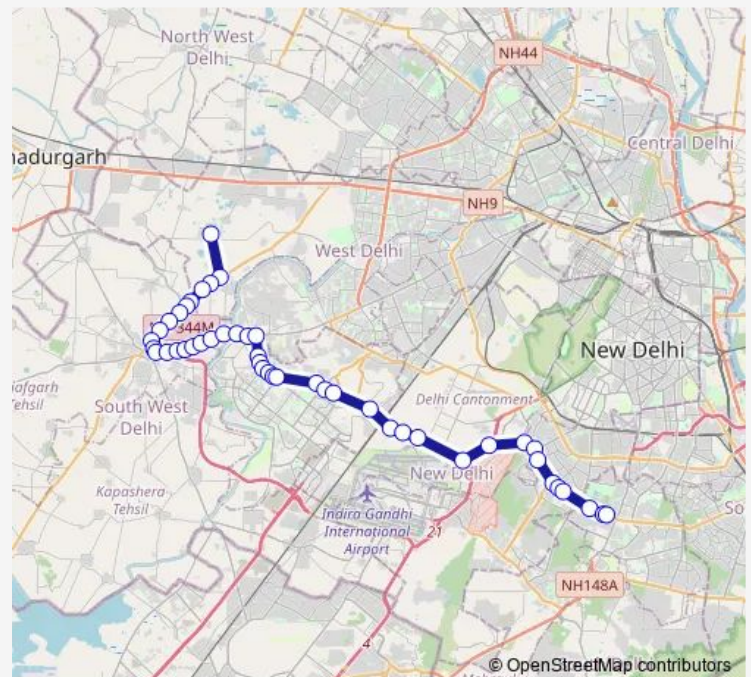

Bus 765up

[Go to website](#)

Direction

Loknaya Puram — IIT Gate

46 stops

[Open route schedule](#)

Loknaya Puram

Bakkarwala Crossing

Baprola Village

Baprola School

Airforce Station (Banicamp)

Jai Vihar

Dichau Kalan Depot

Nirmal Vihar

Udaseen Ashram

Dichau Chowk

Health Centre

Najafgarh Delhi Gate

Tuda Mandi

Power House Najafgarh

Sai Baba Mandir (Nazafgarh)

Nangli Sakrawati

Nangli Sakrawati Crossing

Arjun Park

Nangli Dairy

Kakrola Bridge

Kakrola More

Route schedule

Loknaya Puram — IIT Gate

Monday 05:40-20:40

Tuesday 05:40-20:40

Wednesday 05:40-20:40

Thursday 05:40-20:40

Friday 05:40-20:40

Saturday 05:40-20:40

Sunday 05:40-20:40

Route info

Direction: Loknaya Puram

Stops: 46

Trip Duration: 2 hour 6 min

765up