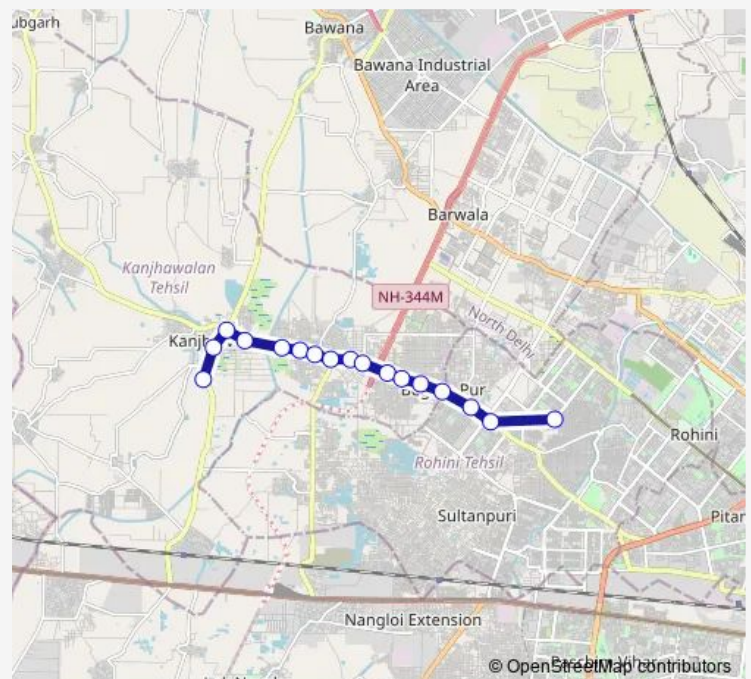

Route info

Direction: Kanjhawala Depot (Narela Road)

Stops: 17

Trip Duration: 0 hour 36 min

990estldown

990estldown Bus time schedules and route maps are available in an offline PDF at busmaps.com. Use the busmaps.com website to see live bus times, train schedule or subway schedule, and step-by-step directions for all public transit in New Delhi