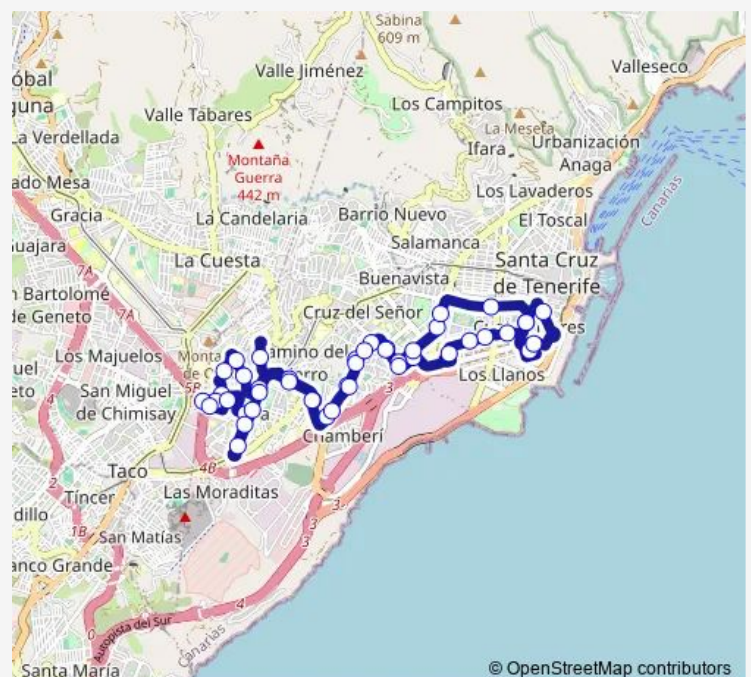

### Route schedule

Intercambiador Sta.Cruz — Intercambiador Sta.Cruz

Monday 05:58-23:10

Tuesday 05:58-23:10

Wednesday 05:58-23:10

Thursday 05:58-23:10

Friday 05:58-23:10

Saturday 06:15-23:00

### Route info

Direction: Intercambiador Sta.Cruz

Stops: 45

Trip Duration: 1 hour 1 min

© OpenStreetMap contributors

Zafiro

Jose Maria Pereda

LA Multa