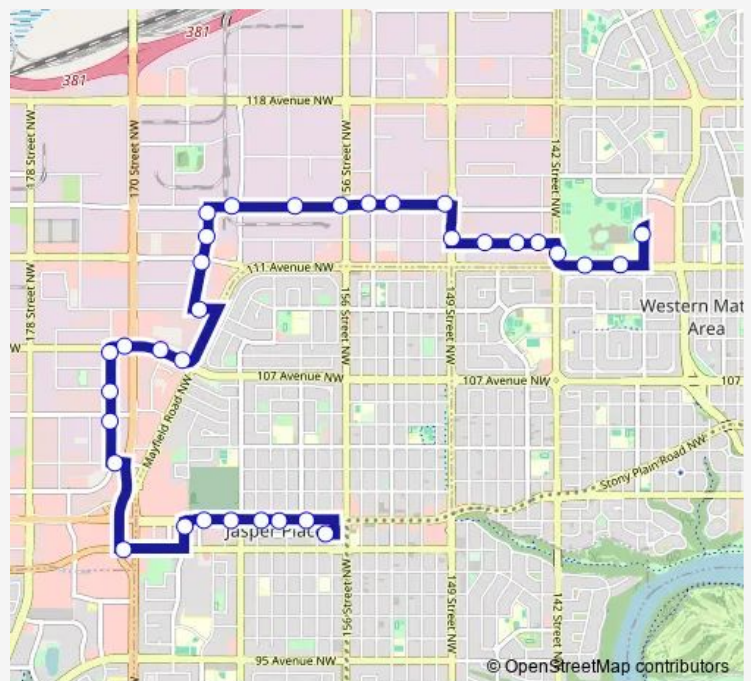

160 Street & 114 Avenue

163 Street & 114 Avenue

166a Street & 114 Avenue

166a Street & 113 Avenue

166a Street & 111 Avenue

166a Street & 109 Avenue

Mayfield Road & 107 Avenue

169 Street & 107 Avenue

170 Street & 107 Avenue

### Route schedule

Westmount Transit Centre Bay E — Jasper Place TC on 100a Avenue Bay J

Monday	06:02-18:04
Tuesday	06:02-18:04
Wednesday	06:02-18:04
Thursday	06:02-18:04
Friday	06:02-18:04
Saturday	—
Sunday	—

### Route info

Direction: Westmount Transit Centre Bay E

Stops: 33

Trip Duration: 0 hour 26 min

908 — Jasper Place - Westmount

172 Street & 107 Avenue

172 Street & 106 Avenue

172 Street & 105 Avenue