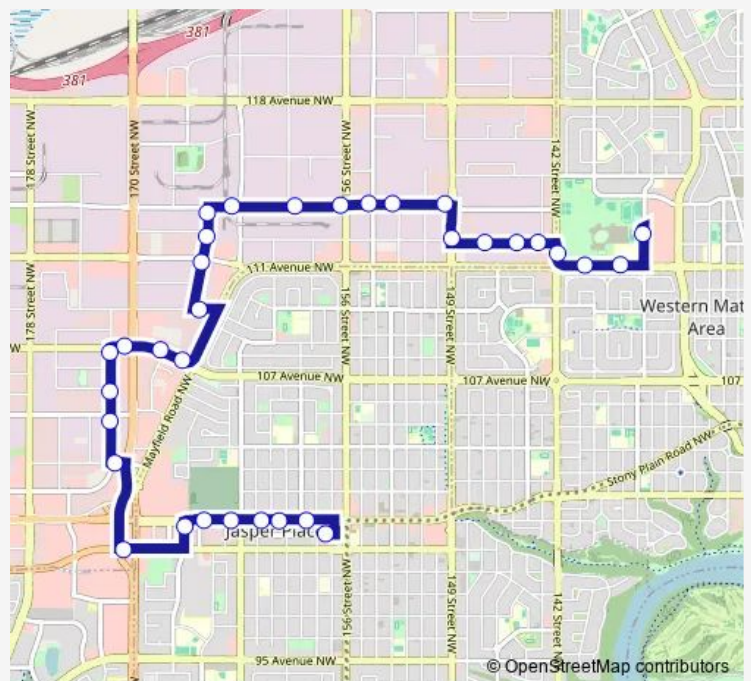

Mayfield Road & 107 Avenue

169 Street & 107 Avenue

170 Street & 107 Avenue

Route schedule

Westmount Transit Centre Bay F — Jasper Place TC on 100a Avenue Bay J

Monday 06:02-18:04

Tuesday 06:02-18:04

Wednesday 06:02-18:04

Thursday 06:02-18:04

Friday 06:02-18:04

Saturday —

Sunday —

Route info

Direction: Westmount Transit Centre Bay F

Stops: 33

Trip Duration: 0 hour 26 min

908 — Jasper Place - Westmount

172 Street & 107 Avenue

172 Street & 106 Avenue

172 Street & 105 Avenue

172 Street & 103 Avenue

170 Street & 100 Avenue

167 Street & Stony Plain Road

166 Street & Stony Plain Road

164 Street & Stony Plain Road

162 Street & Stony Plain Road

160 Street & Stony Plain Road

159 Street & Stony Plain Road

Jasper Place TC on 100a Avenue Bay J

Direction

Jasper Place TC on 100a Avenue Bay J — Westmount
Transit Centre Bay F