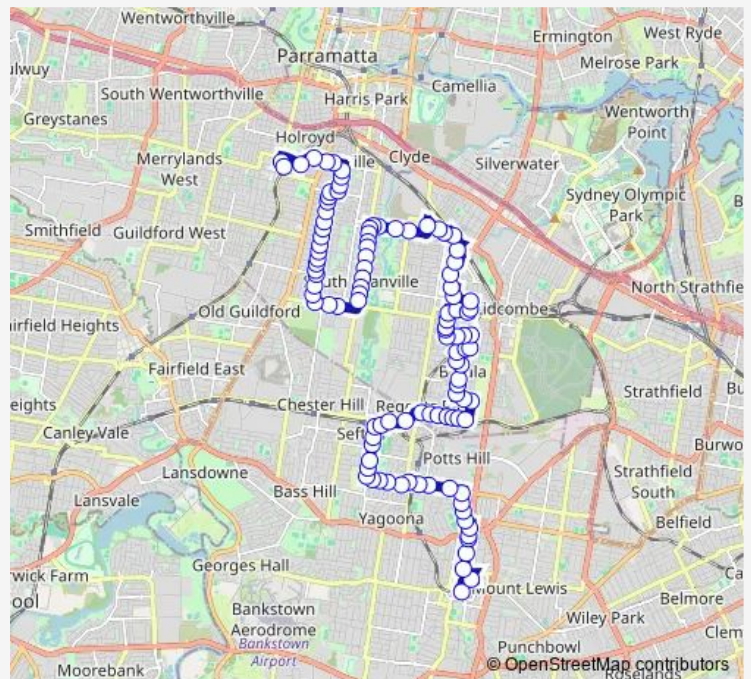

**Bus 908 Bankstown to Merrylands via Auburn and Birrong**

[Go to website](#)

**Direction**

Bankstown Station, Stand D — Merrylands Interchange, Terminal PI - Stand 3

108 stops

[Open route schedule](#)

- Bankstown Station, Stand D
- Bankstown Central, The Mall, Stand C
- Chapel Rd After Rickard Rd
- Bankstown Tafe, Chapel Rd
- Lasalle Catholic College, Chapel Rd
- St Felix Primary School, Chapel Rd
- Three Swallows Hotel, Rookwood Rd
- Powell St Before Emery Av
- Powell St At Joseph Lane
- Powell St Before Mcmillan St
- Powell St Opp Patience Av
- Brunker Rd At Sutherland St
- Brunker Rd Opp Smail Reserve
- Brunker Rd Opp Larien Cres
- Ferrier Rd At Auburn Rd
- Ferrier Rd Before Alan St
- Ferrier Rd Opp Mccrossin Av
- Ferrier Rd Opp Maluga Passive Park
- Ferrier Rd Opp Roger Bowman Tennis Courts
- Rose St Opp Roger Bowman Tennis Courts
- Rose St At Palmer St

**Route schedule**

Bankstown Station, Stand D — Merrylands Interchange, Terminal PI - Stand 3

Monday	06:26-16:20
Tuesday	06:26-16:20
Wednesday	06:26-16:20
Thursday	06:26-16:20
Friday	06:26-16:20
Saturday	07:46-15:45
Sunday	08:59-16:21

**Route info**

Direction: Bankstown Station, Stand D

Stops: 108

Trip Duration: 1 hour 15 min

908 — Bankstown to Merrylands via Auburn and Birrong **BusMaps**

Rose St Before Batt St

Rose St After Rodd St

Rose St At Proctor Pde