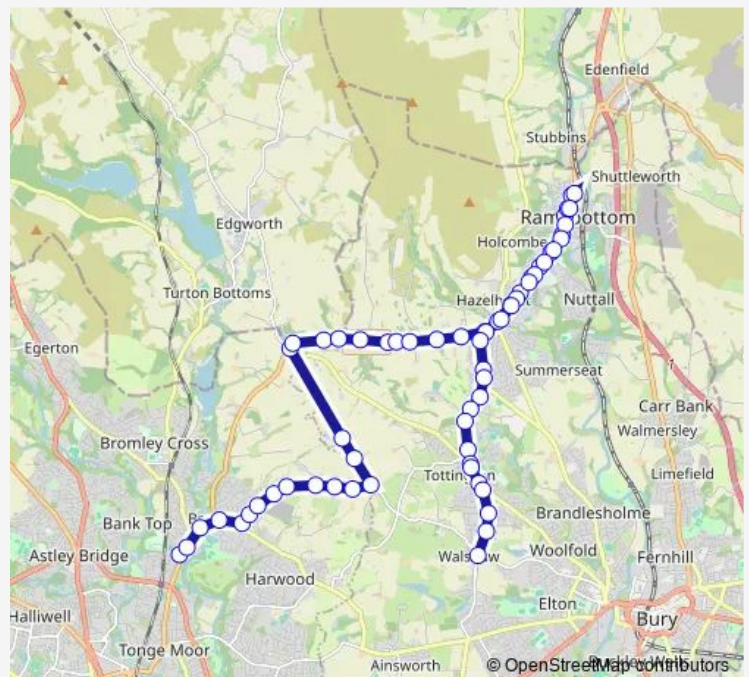

Thursday 15:45

Friday 15:45

Saturday —

Sunday —

Route info

Direction: Canon Slade High School

Stops: 62

Trip Duration: 0 hour 42 min

Cunliffe Avenue

Regent Street

Percy Street

Garnett Street

Kay Brow

Cross Street

Market Place

Ramsbottom Terminus