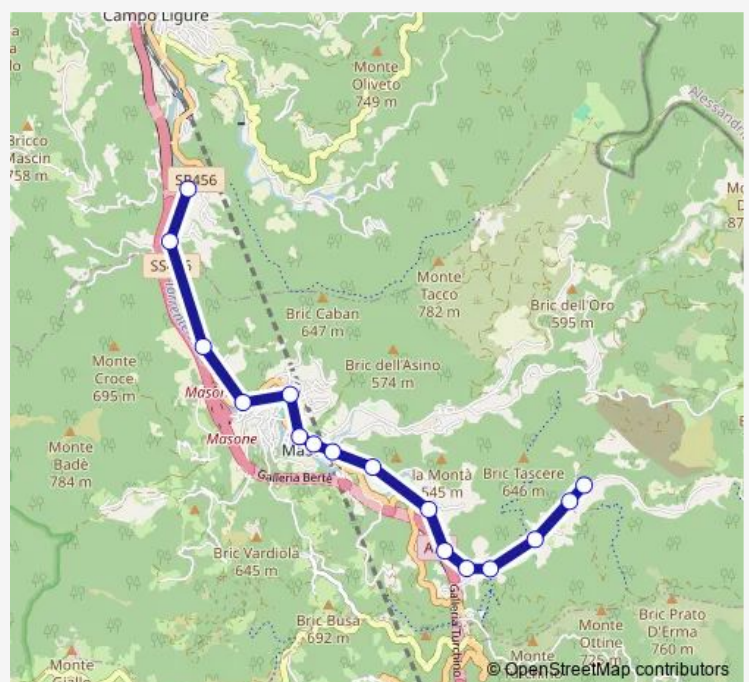

### Route schedule

Capolinea Via Vallata Stura - Loc.Rio Grignolo — Loc. Giro Dell'Orso Da Posizionare

Monday 06:08-14:53

Tuesday 06:08-14:53

Wednesday 06:08-14:53

Thursday 06:08-14:53

Friday 06:08-14:53

Saturday 06:22-14:53

### Route info

Direction: Capolinea Via Vallata Stura - Loc.Rio Grignolo

Stops: 29

Trip Duration: 0 hour 27 min

Via Vallecaldà 8B Loc. S. Antonio

Via Provinciale F. Molino Giacca

Via Garibaldi F. Pass. Cotonificio

## Route schedule

Via Isola Giugno Loc. Maddalena V.Le Leoncini — Capolinea Via Vallata Stura - Loc.Rio Grignolo

Monday 06:00-14:40

Tuesday 06:00-14:40

Wednesday 06:00-14:40

Thursday 06:00-14:40

Friday 06:00-14:40

## Route info

Direction: Via Isola Giugno Loc. Maddalena V.Le Leoncini

Stops: 16

Trip Duration: 0 hour 12 min

908 Bus time schedules and route maps are available in an offline PDF at [busmaps.com](https://busmaps.com). Use the [busmaps.com](https://busmaps.com) website to see live bus times, train schedule or subway schedule, and step-by-step directions for all public transit in Masone