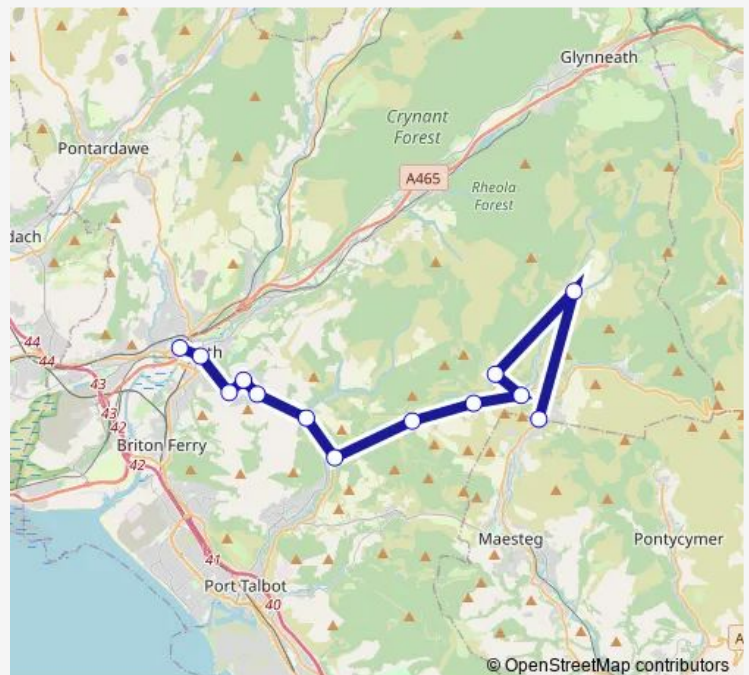

### Route schedule

Croeserw Club — Neath College

Monday 07:12

Tuesday 07:12

Wednesday 07:12

Thursday 07:12

Friday 07:12

Saturday —

### Route info

Direction: Croeserw Club

Stops: 13

Trip Duration: 1 hour 15 min

908 — Croeserw - Neath College via Pontrhydyfen

908 Bus time schedules and route maps are available in an offline PDF at [busmaps.com](https://busmaps.com). Use the [busmaps.com](https://busmaps.com) website to see live bus times, train schedule or subway schedule, and step-by-step directions for all public transit in Port Talbot