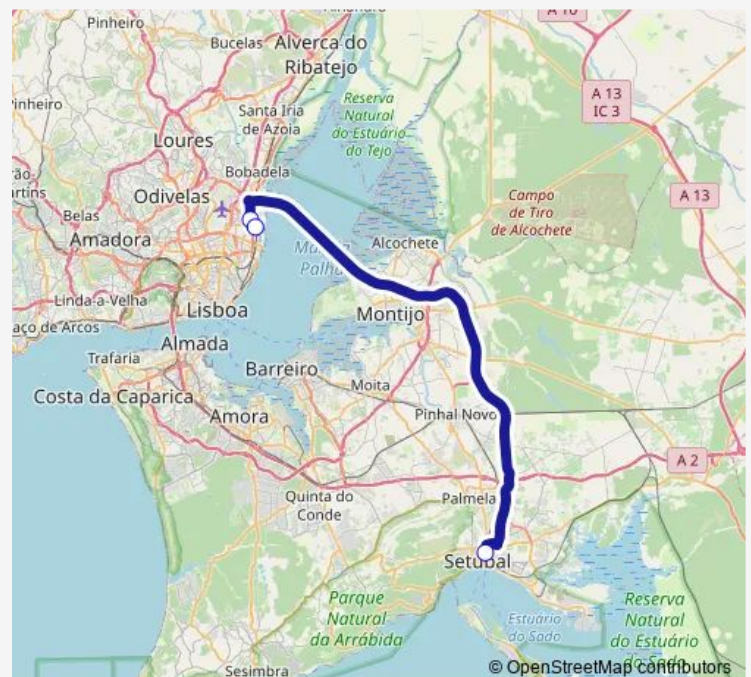

**Bus 4720 Lisboa (Oriente) - Setúbal (Its)**[Go to website](#)**Direction**

Setúbal (ITS) Interior P1 — Gare do Oriente 21-C

3 stops

[Open route schedule](#)

Setúbal (ITS) Interior P1

Lisboa (PÇ José Queirós)

Gare do Oriente 21-C

**Route schedule**

Setúbal (ITS) Interior P1 — Gare do Oriente 21-C

Monday 07:10-07:50

Tuesday 07:10-07:50

Wednesday 07:10-07:50

Thursday 07:10-07:50

Friday 07:10-07:50

Saturday —

Sunday —

**Route info**

Direction: Setúbal (ITS) Interior P1

Stops: 3

Trip Duration: 0 hour 50 min

4720 — Lisboa (Oriente) - Setúbal (Its)

4720 Bus time schedules and route maps are available in an offline PDF at [busmaps.com](https://busmaps.com). Use the [busmaps.com](https://busmaps.com) website to see live bus times, train schedule or subway schedule, and step-by-step directions for all public transit in Lisbon