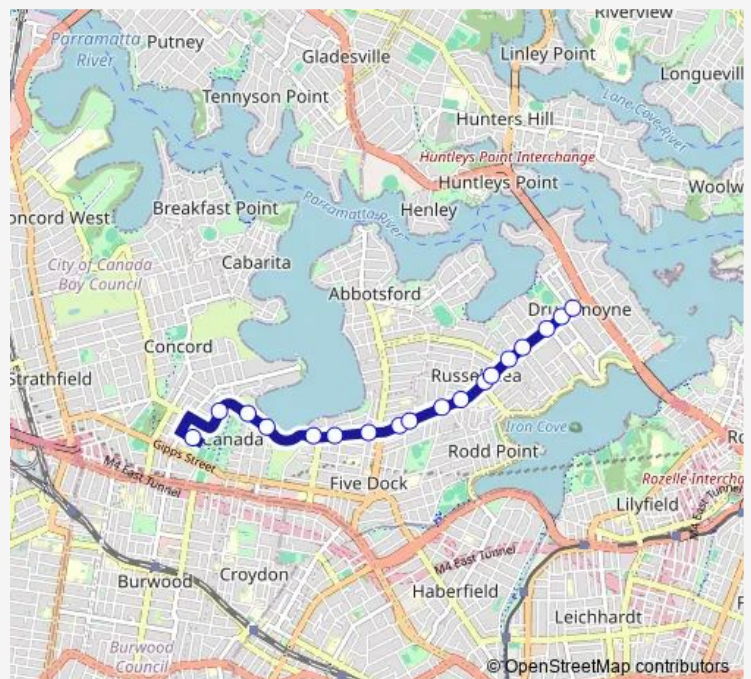

School Bus 663s Concord High School to Drummoyne

[Go to website](#)

Direction

Concord High School, Stanley St — Lyons Rd After Bayswater St

18 stops

[Open route schedule](#)

- Concord High School, Stanley St
- Crane St Opp St Lukes Park North
- Lyons Rd West Opp Bayview Rd
- Lyons Rd West Opp Regatta Rd
- Lyons Rd West At Corden Av
- Lyons Rd West At Preston Av
- Lyons Rd West At Innes St
- Storey Park, Lyons Rd
- Lyons Rd Before Pine Av
- Lyons Rd At Myalora St
- Lyons Rd Opp Lamrock Av
- Lyons Rd At Mons St
- Lyons Rd At Tait Lane
- Lyons Rd At Byrne Av
- Lyons Rd At Gipps St
- Lyons Rd At Thompson St
- Lyons Rd Opp Tranmere St
- Lyons Rd After Bayswater St

Route schedule

Concord High School, Stanley St — Lyons Rd After Bayswater St

Monday	15:08
Tuesday	15:08
Wednesday	15:08
Thursday	15:08
Friday	—
Saturday	—
Sunday	—

Route info

Direction: Concord High School, Stanley St

Stops: 18

Trip Duration: 0 hour 19 min

663s School Bus time schedules and route maps are available in an offline PDF at busmaps.com. Use the busmaps.com website to see live bus times, train schedule or subway schedule, and step-by-step directions for all public transit in Sydney