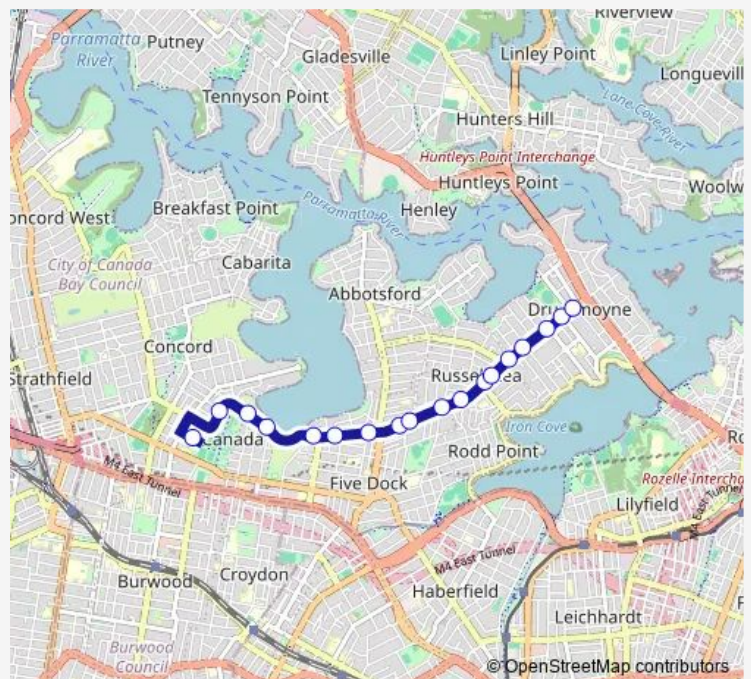

School Bus 663s Concord High School to Drummoyne

[Go to website](#)

Direction

Concord High School, Stanley St — Lyons Rd After Bayswater St

18 stops

[Open route schedule](#)

- Concord High School, Stanley St
- Crane St Opp St Lukes Park North
- Lyons Rd West Opp Bayview Rd
- Lyons Rd West Opp Regatta Rd
- Lyons Rd West At Corden Av
- Lyons Rd West At Preston Av
- Lyons Rd West At Innes St
- Storey Park, Lyons Rd
- Lyons Rd Before Pine Av
- Lyons Rd At Myalora St
- Lyons Rd Opp Lamrock Av
- Lyons Rd At Mons St
- Lyons Rd At Tait Lane
- Lyons Rd At Byrne Av
- Lyons Rd At Gipps St
- Lyons Rd At Thompson St
- Lyons Rd Opp Tranmere St
- Lyons Rd After Bayswater St

Route schedule

Concord High School, Stanley St — Lyons Rd After Bayswater St

Monday	15:08
Tuesday	15:08
Wednesday	15:08
Thursday	15:08
Friday	15:08
Saturday	—
Sunday	—

Route info

Direction: Concord High School, Stanley St

Stops: 18

Trip Duration: 0 hour 19 min

663s — Concord High School to Drummoyne

663s School Bus time schedules and route maps are available in an offline PDF at busmaps.com. Use the busmaps.com website to see live bus times, train schedule or subway schedule, and step-by-step directions for all public transit in Sydney