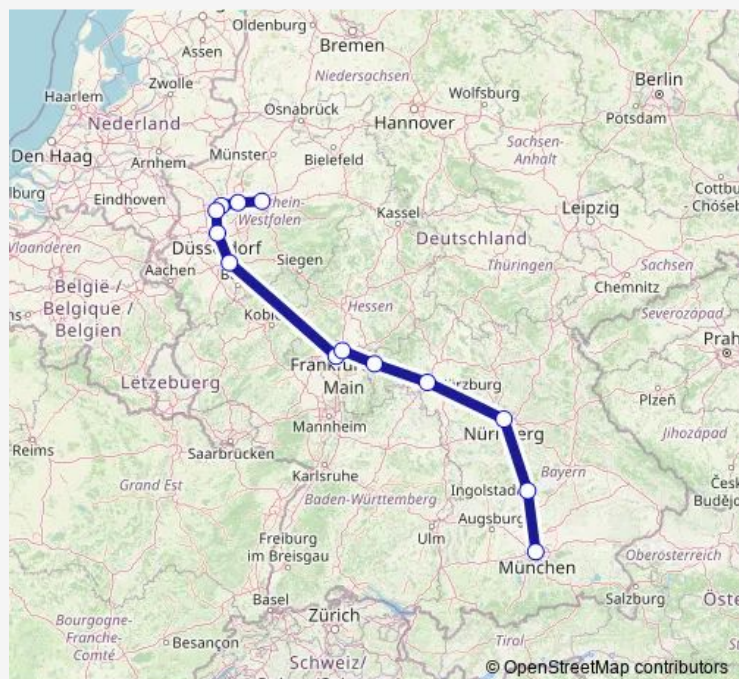

Oberhausen Hbf

Duisburg Hbf

Düsseldorf Hbf

Köln Messe/Deutz Gl.11-12

Frankfurt(M) Flughafen Fernbf

Frankfurt(Main)Hbf

Aschaffenburg Hbf

Würzburg Hbf

Nürnberg Hbf

Ingolstadt Hbf

München Hbf

Route schedule

Dortmund Hbf — München Hbf

Monday 05:54

Tuesday 05:54

Wednesday 05:54

Thursday 05:54

Friday 05:54

Saturday —

Sunday —

Route info

Direction: Dortmund Hbf

Stops: 13

Trip Duration: 6 hour 44 min

ICE 527

Direction

undefined — undefined

0 stops

[Open route schedule](#)**Route schedule**

undefined — undefined

Monday	06:23
Tuesday	06:23
Wednesday	06:23
Thursday	06:23
Friday	06:23
Saturday	—
Sunday	—

Route info