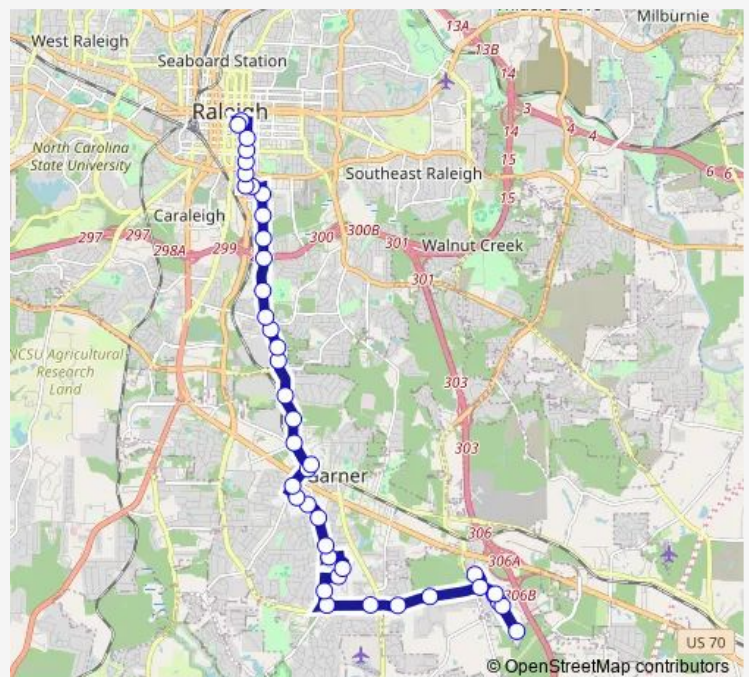

Aversboro Dr at Delbridge St

7th Ave at Garner Town Hall Ib

7th Ave at Forest Hills Dr Ib

Vandora Springs Rd at Beichler Rd Ib

Vandora Springs Rd at Methodist Dr

**Route schedule**

White Oak Shopping Center Park & Ride — Goraleigh Station

Monday	05:40-19:40
Tuesday	05:40-19:40
Wednesday	05:40-19:40
Thursday	05:40-19:40
Friday	05:40-19:40
Saturday	—
Sunday	—

**Route info**

Direction: White Oak Shopping Center Park & Ride

Stops: 42

Trip Duration: 0 hour 48 min

## Direction

Goraleigh Station — White Oak Shopping Center Park & Ride

22 stops

[Open route schedule](#)

Goraleigh Station

S Blount St at E Davie St

S Blount St at E South Ave

Martin Luther King Jr Blvd at S Person St (Eb)

## Route schedule

Goraleigh Station — White Oak Shopping Center Park & Ride

Monday 05:00-19:00

Tuesday 05:00-19:00

Wednesday 05:00-19:00

Thursday 05:00-19:00

Friday 05:00-19:00

Saturday —