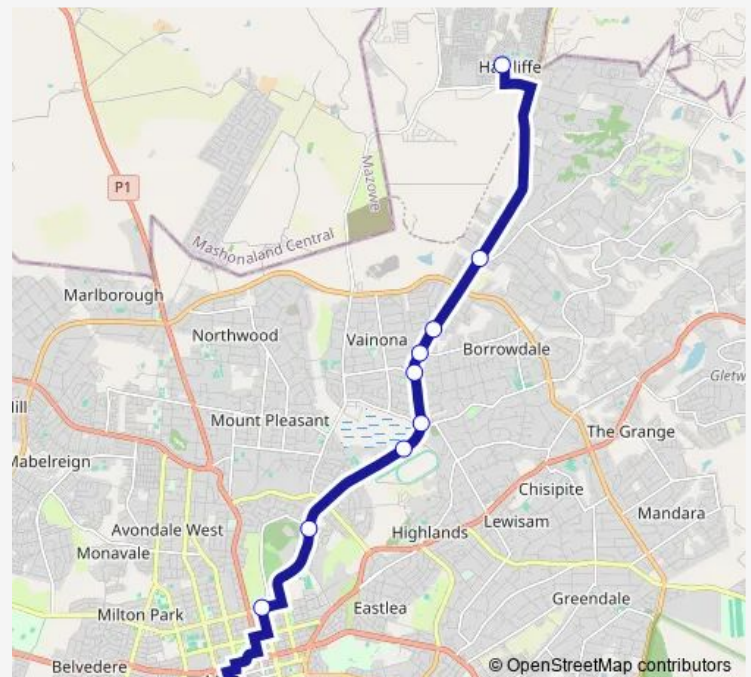

### Direction

Copacabana Rank — Corner 17th Street and 1st Street

10 stops

[Open route schedule](#)

Copacabana Rank

Harare Sports Club

Air force Bus Stop

Borrowdale Racecourse Bus Stop

Borrowdale Junior School

Sam Levy TM Bus Stop

Sam Levys Village Hub

Kenya House Bus Stop

Helensvale Shopping Centre

Corner 17th Street and 1st Street

### Route schedule

Copacabana Rank — Corner 17th Street and 1st Street

Monday 11:54

Tuesday 11:54

Wednesday 11:54

Thursday 11:54

Friday 11:54

Saturday 11:54

### Route info

Direction: Copacabana Rank

Stops: 10

Trip Duration: 0 hour 32 min

Copacabana Rank to Hatcliff

Communal Taxi Service time schedules and route maps are available in an offline PDF at [busmaps.com](https://busmaps.com). Use the [busmaps.com](https://busmaps.com) website to see live bus times, train schedule or subway schedule, and step-by-step directions for all public transit in Harare