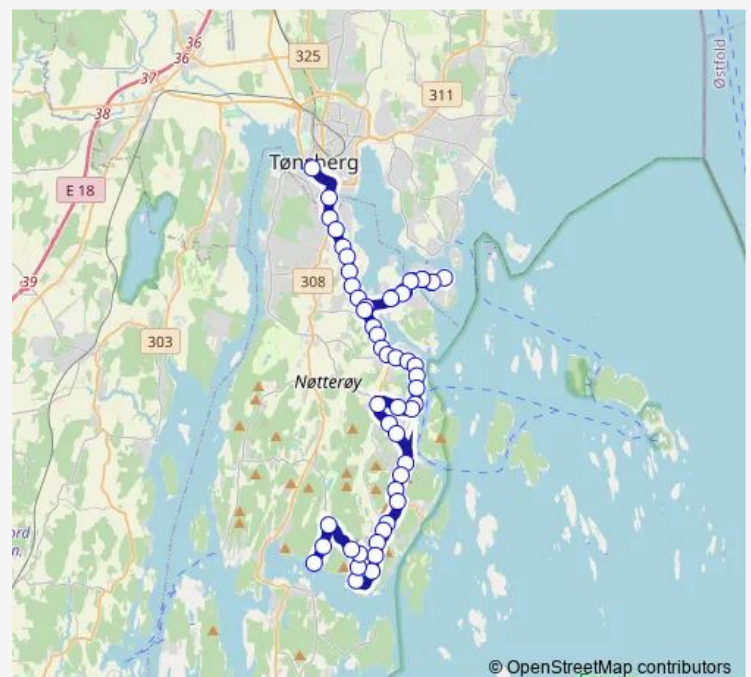

### Route schedule

Nedre Langgate — Strengsdal

Monday —

Tuesday —

Wednesday —

Thursday —

Friday —

Saturday 26:30<sup>+1</sup>

### Route info

Direction: Nedre Langgate

Stops: 53

Trip Duration: 0 hour 50 min

■ N113 — Natt Tønsberg-Torød

Ekeneskrysset

Ekenesstokken

Bruaskauen