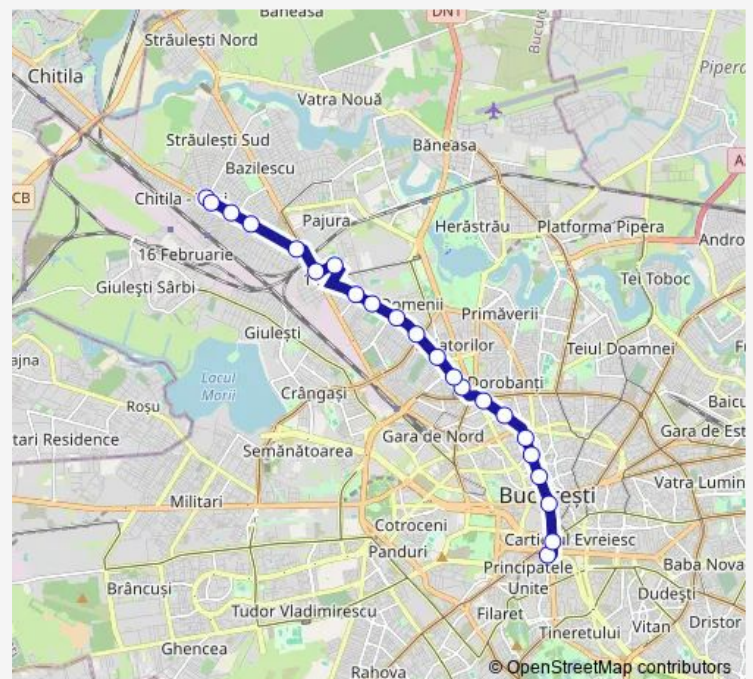

Saturday 00:00-23:30

Sunday 00:00-23:30

Route info

Direction: Piata Unirii 2

Stops: 22

Trip Duration: 0 hour 28 min

Direction

Mezes — Piata Unirii 2

22 stops

[Open route schedule](#)

Mezes

Marmurei

Crinului

Minerva

Bd. Bucurestii Noi

Carpati