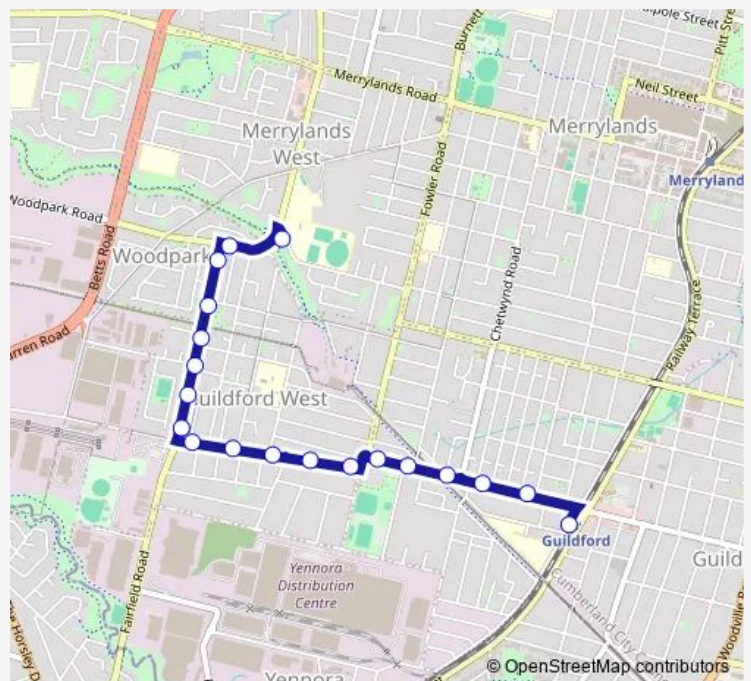

School Bus 9453 Merrylands High School to Guildford

[Go to website](#)

Direction

Bristol St Opp Merrylands High School — Guildford Station, Military Rd

19 stops

[Open route schedule](#)

- Bristol St Opp Merrylands High School
- Woodpark Rd At Fairfield Rd
- Fairfield Rd After Woodpark Rd
- Fairfield Rd Opp Sandra Street Park
- Fairfield Rd Opp Winston Av
- Fairfield Rd At Malouf St
- Fairfield Rd At Edward St
- Fairfield Rd Opp Fairfield Rd Shops
- Mccredie Rd At Warnock St
- Mccredie Rd At Princes St
- Mccredie Rd At Palmer St
- Mccredie Rd Opp Lomond St
- Mccredie Rd Before Fowler Rd
- Guildford Rd After Fowler Rd
- Guildford Road Opp Guildford Swimming Centre
- Guildford Rd Before Chetwynd Rd
- Guildford Rd At Berwick St
- Guildford Rd At The Esplanade
- Guildford Station, Military Rd

Route schedule

Bristol St Opp Merrylands High School — Guildford Station, Military Rd

Monday	15:05
Tuesday	15:05
Wednesday	15:05
Thursday	15:05
Friday	15:05
Saturday	—
Sunday	—

Route info

Direction: Bristol St Opp Merrylands High School

Stops: 19

Trip Duration: 0 hour 12 min

9453 — Merrylands High School to Guildford

9453 School Bus time schedules and route maps are available in an offline PDF at busmaps.com. Use the busmaps.com website to see live bus times, train schedule or subway schedule, and step-by-step directions for all public transit in Parramatta