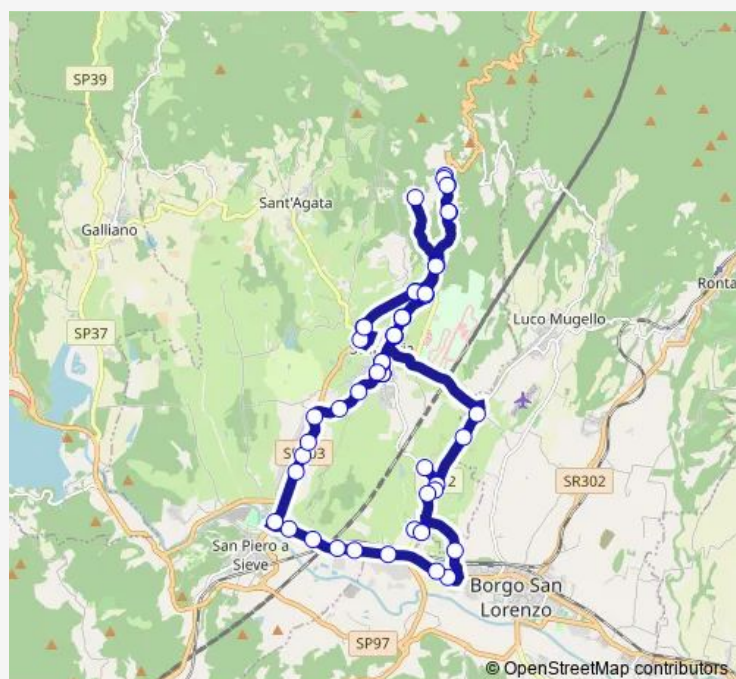

—

Sunday

—

Route info

Direction: Scarperia Scuole

Stops: 44

Trip Duration: 0 hour 55 min

303 A — Giugnola - Firenzuola - Scarperia - San Piero A Sieve - Firenze E **BusMaps**