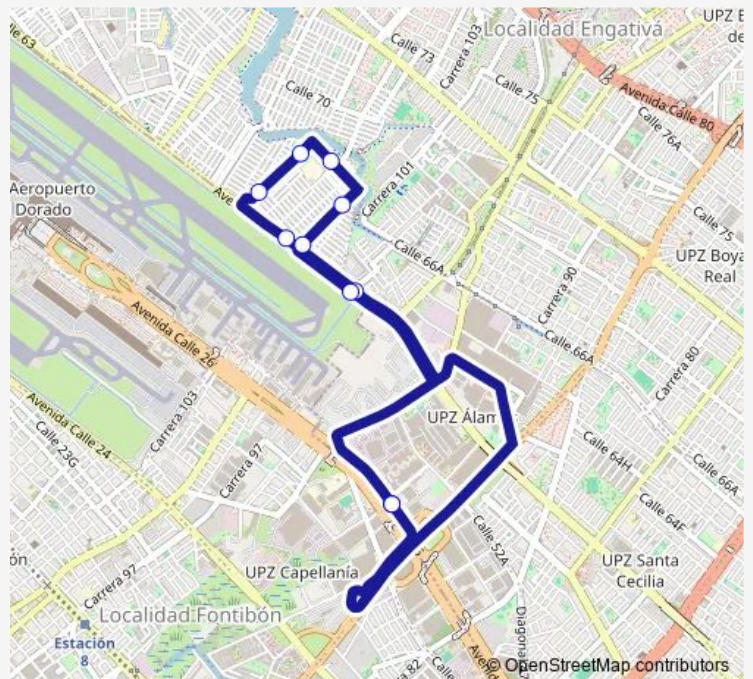

Bus 16-4 El Muelle

[Go to website](#)

**Direction**  
 Portal Dorado — AC 63 - KR 97c  
 8 stops  
[Open route schedule](#)

- Portal Dorado
- AC 63 - KR 98
- AC 63 - KR 105
- KR 106a - CL 64
- KR 106a - CL 67a
- CL 68 - KR 105g
- KR 105 - CL 64
- AC 63 - KR 97c

Route schedule  
 Portal Dorado — AC 63 - KR 97c

Monday	23:55-00:15 <sup>+1</sup>
Tuesday	23:55-00:15 <sup>+1</sup>
Wednesday	23:55-00:15 <sup>+1</sup>
Thursday	23:55-00:15 <sup>+1</sup>
Friday	23:55-00:15 <sup>+1</sup>
Saturday	23:55-00:15 <sup>+1</sup>
Sunday	23:10-23:30

Route info  
 Direction: Portal Dorado  
 Stops: 8  
 Trip Duration: 0 hour 15 min

16-4 — El Muelle

**Direction**

Portal Dorado — Portal Dorado

10 stops

[Open route schedule](#)

Portal Dorado

AC 63 - KR 98

## Route schedule

Portal Dorado — Portal Dorado

Monday	04:00-23:40
Tuesday	04:00-23:40
Wednesday	04:00-23:40
Thursday	04:00-23:40
Friday	04:00-23:40
Saturday	04:00-23:40
Sunday	04:02-22:55