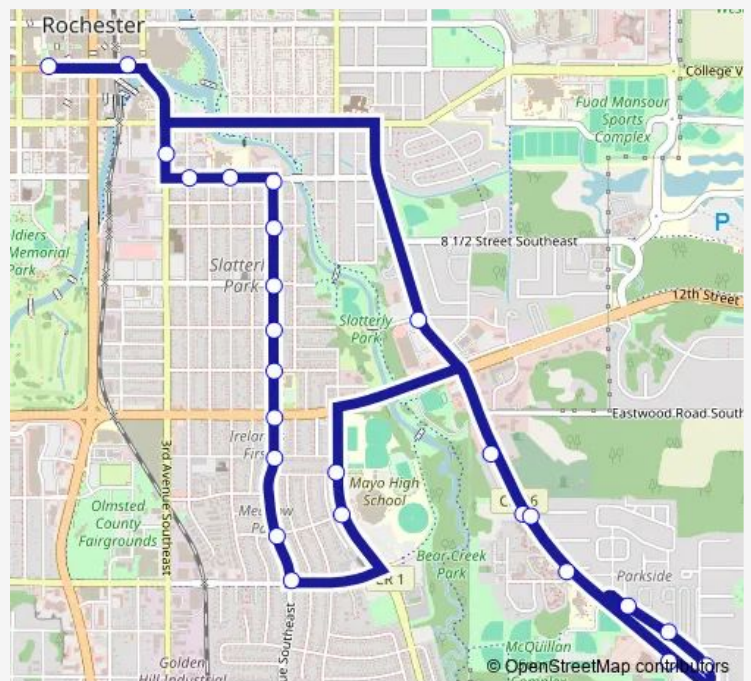

Along Marion Rd Southeast and South of Eastwood Rd Southeast

Marion Rd Southeast and 14th St Southeast

Marion Rd Southeast and 17th St Southeast

Along Marion Road Southeast and North of 24th Avenue Southeast

Route schedule

15th Ave Southeast and 10th St Southeast — Downtown Transit Center Station C

Monday	—
Tuesday	—
Wednesday	—
Thursday	—
Friday	—
Saturday	07:00-19:00
Sunday	07:00-19:00

Route info

Direction: 15th Ave Southeast and 10th St Southeast

Stops: 25

Trip Duration: 0 hour 20 min

22 Weekend — Route 22 Weekend

8th Avenue Southeast and 6th Street Southeast

6th Street Southeast and 6th Avenue Southeast

6th Street Southeast and 4th Avenue Southeast

3rd Avenue Southeast and 5th Street Southeast

2nd St Southeast and 1st Avenue Southeast

Downtown Transit Center Station C

22 Weekend Bus time schedules and route maps are available in an offline PDF at [busmaps.com](https://busmaps.com). Use the [busmaps.com](https://busmaps.com) website to see live bus times, train schedule or subway schedule, and step-by-step directions for all public transit in