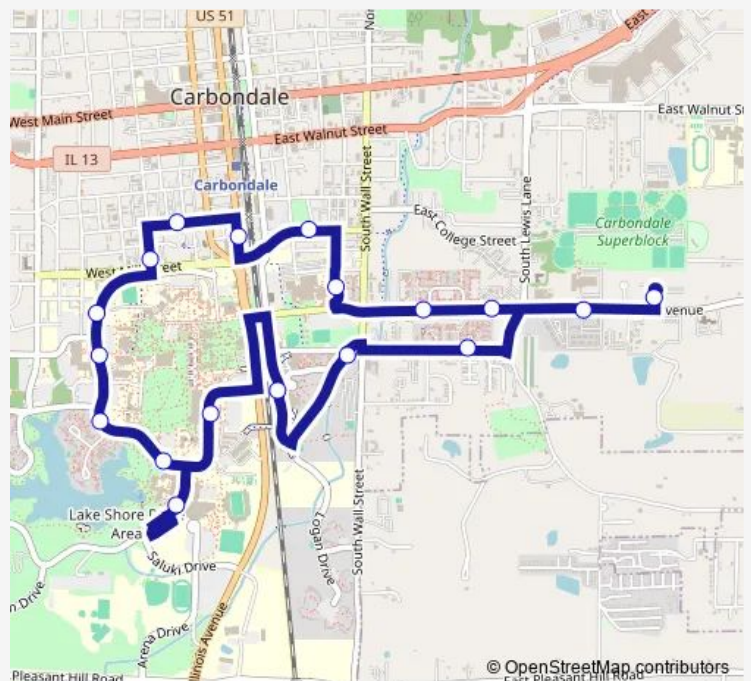

Bus Grand Loop

[Go to website](#)

Direction

Student Center (East Side) — C.A.S.A.

18 stops

[Open route schedule](#)

Student Center (East Side)

Neely Hall

Illinois @ Freeman

College Street Apartments (North Side)

Poplar @ Mill (West Side)

Northwest Annex @ Wham

Communications Building

Thompson Point @ Lincoln (South Side)

Engineering Crosswalk (South Side)

C.A.S.A.

Route schedule

Student Center (East Side) — C.A.S.A.

Monday 06:30-19:00

Tuesday 06:30-19:00

Wednesday 06:30-19:00

Thursday 06:30-19:00

Friday 06:30-19:00

Saturday —

Sunday —

Route info

Direction: Student Center (East Side)

Stops: 18

Trip Duration: 0 hour 25 min

Grand Loop

© OpenStreetMap contributors
BusMaps

Grand Loop Bus time schedules and route maps are available in an offline PDF at busmaps.com. Use the busmaps.com website to see live bus times, train schedule or subway schedule, and step-by-step directions for all public transit in Murphysboro