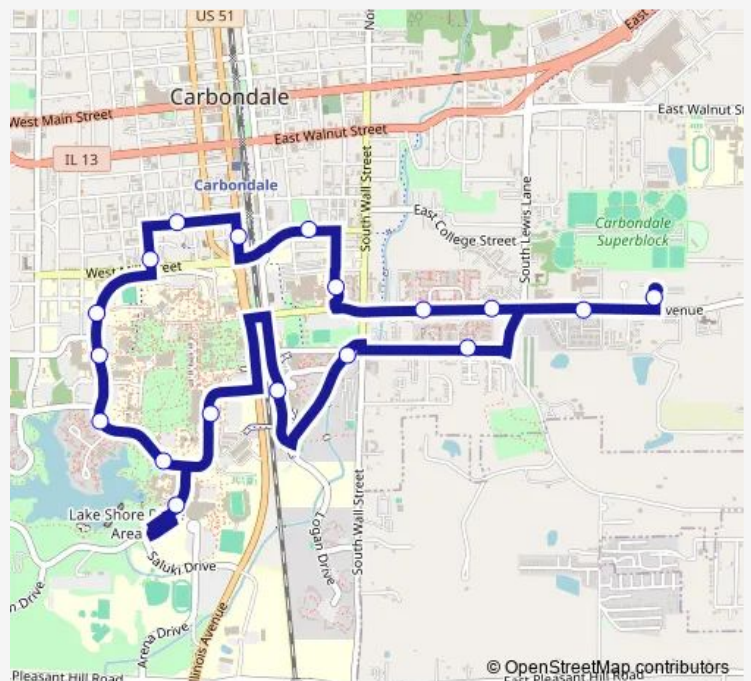

Bus Grand Loop

[Go to website](#)

Direction

Student Center (East Side) — C.A.S.A.

18 stops

[Open route schedule](#)

Student Center (East Side)

Neely Hall

Illinois @ Freeman

College Street Apartments (North Side)

Poplar @ Mill (West Side)

Northwest Annex @ Wham

Communications Building

Thompson Point @ Lincoln (South Side)

Engineering Crosswalk (South Side)

C.A.S.A.

Route schedule

Student Center (East Side) — C.A.S.A.

Monday 06:30-19:00

Tuesday 06:30-19:00

Wednesday 06:30-19:00

Thursday 06:30-19:00

Friday 06:30-19:00

Saturday —

Sunday —

Route info

Direction: Student Center (East Side)

Stops: 18

Trip Duration: 0 hour 25 min

Grand Loop

Grand Loop Bus time schedules and route maps are available in an offline PDF at busmaps.com. Use the busmaps.com website to see live bus times, train schedule or subway schedule, and step-by-step directions for all public transit in Murphysboro