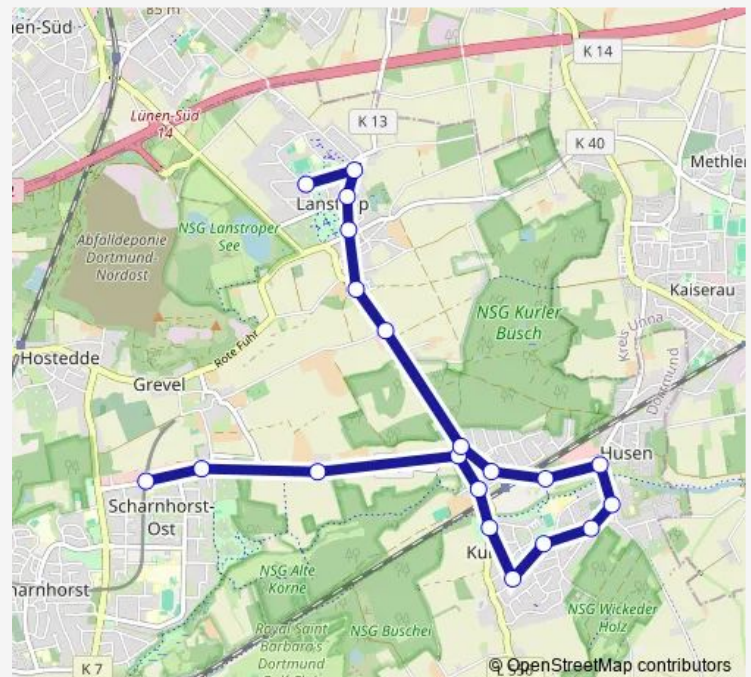

Bus NE22

[Go to website](#)

Direction

undefined — undefined

0 stops

[Open route schedule](#)

Route schedule

undefined — undefined

Monday	24:19 ⁺¹
Tuesday	24:19 ⁺¹
Wednesday	24:19 ⁺¹
Thursday	24:19 ⁺¹
Friday	24:19 ⁺¹
Saturday	—
Sunday	07:15-00:19 ⁺¹

Route info

Direction:

Stops: 0

Trip Duration: — min

■ NE22

Direction

Dortmund, Droote — Dortmund Färberstraße

20 stops

[Open route schedule](#)

Dortmund, Droote

Dortmund Lübbringweg

Dortmund Greveler Straße

Dortmund Kurl Friedhof

DO-Mühlackerstraße/Kurl Bf

Dortmund Kurl Krankenhaus

Friday

—

Saturday

—

Sunday

07:45-00:45⁺¹

Route info

Direction: Dortmund, Droote