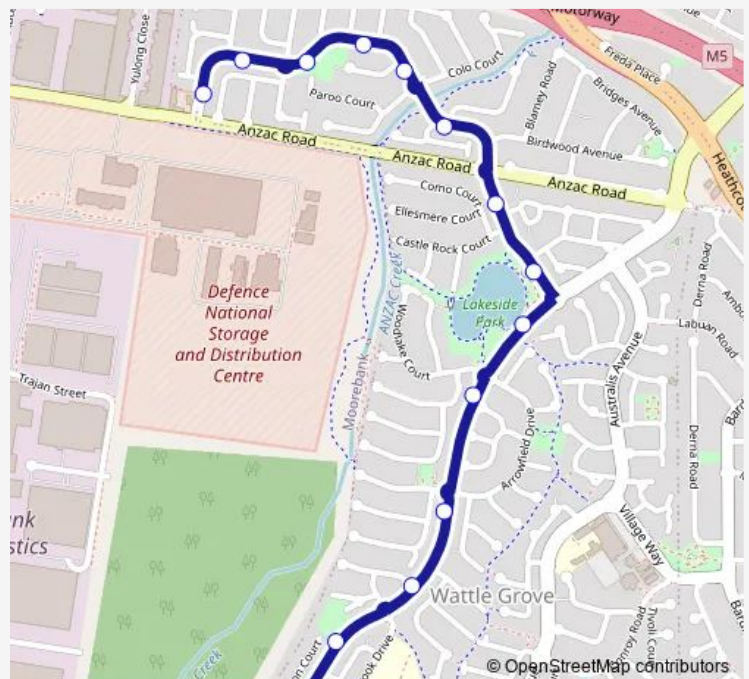

### Direction

Wattle Grove Public School, Cressbrook Dr — Delfin Dr Before Anzac Rd

14 stops

[Open route schedule](#)

Wattle Grove Public School, Cressbrook Dr

Corryton Park, Wattle Grove Dr

Wattle Grove Dr Opp Merryville Cct

### Route schedule

Wattle Grove Public School, Cressbrook Dr — Delfin Dr Before Anzac Rd

Monday	15:20
Tuesday	15:20
Wednesday	15:20
Thursday	15:20
Friday	15:20
Saturday	—
Sunday	—

### Route info

Direction: Wattle Grove Public School, Cressbrook Dr

Stops: 14

Trip Duration: 0 hour 10 min

S526 School Bus time schedules and route maps are available in an offline PDF at [busmaps.com](https://busmaps.com). Use the [busmaps.com](https://busmaps.com) website to see live bus times, train schedule or subway schedule, and step-by-step directions for all public transit in Liverpool