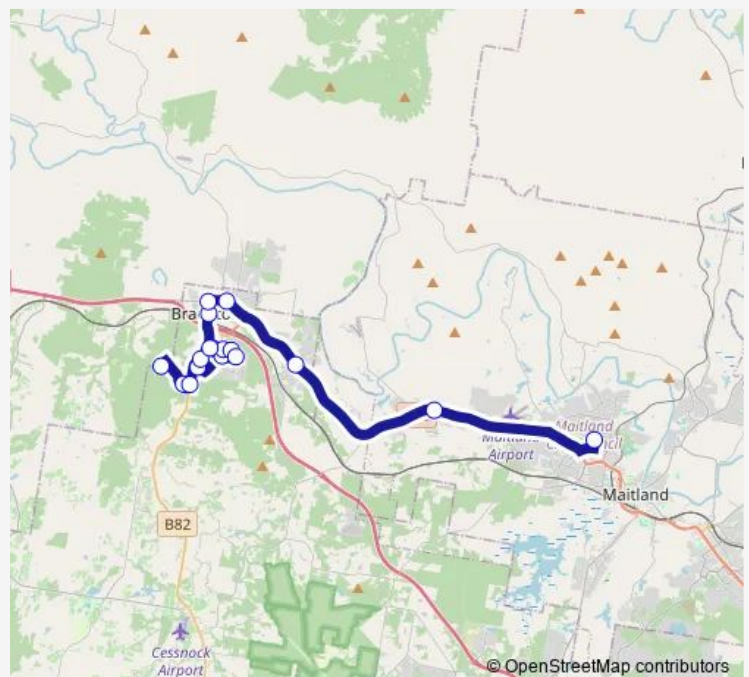

Bendeich Dr At Chappell St

Mcgann Dr After Ellerton Av

Mcgann Dr Before Triton Bvd

Triton Bvd At Neves Lane

Bridge St At Fleet St

Cliff St Before Maitland St

Branxton Cemetery, Maitland St

High St After Hunter St

St Joseph's College, New England Hwy

Rutherford Technology High School, Avery St

**Route schedule**

Hanwood Rd After Wine Country Dr — Rutherford Technology High School, Avery St

Monday	07:14
Tuesday	07:14
Wednesday	07:14
Thursday	07:14
Friday	07:14
Saturday	—
Sunday	—

**Route info**

Direction: Hanwood Rd After Wine Country Dr

Stops: 18

Trip Duration: 0 hour 54 min

## Direction

Rutherford Technology High School, Avery St — Rothbury St Before Wine Country Dr

17 stops

[Open route schedule](#)

Rutherford Technology High School, Avery St

Greta Hotel, High St

Branxton War Memorial Baths, New England Hwy