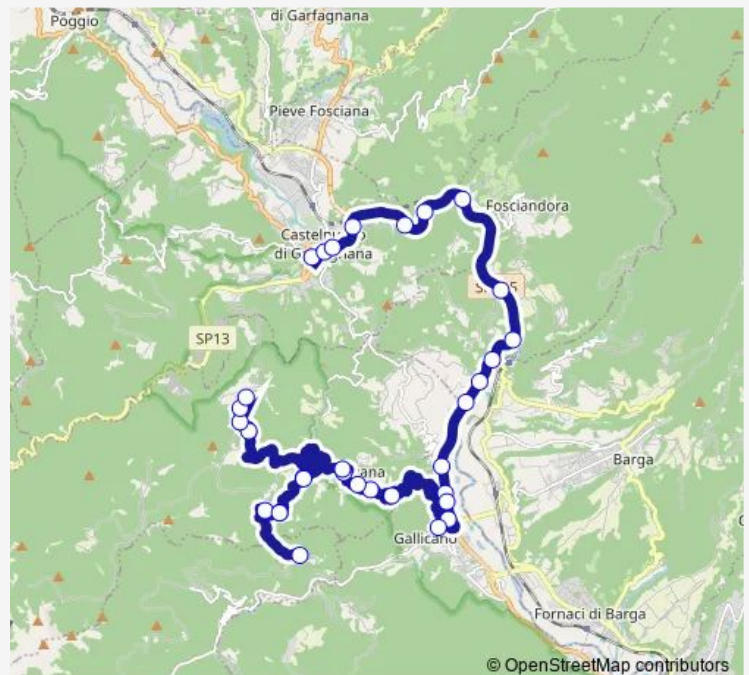

Via Molazzana Scuole

### Route schedule

Repubblica 1 — Sassi Capolinea

Monday 05:25-18:22

Tuesday 05:25-18:22

Wednesday 05:25-18:22

Thursday 05:25-18:22

Friday 05:25-18:22

Saturday 05:25-18:22

### Route info

Direction: Repubblica 1

Stops: 32

Trip Duration: 0 hour 50 min

E76 — Sassi-Molazzana-Gallicano

Bv.Molazzana

Loc.Casa Del Regolo

Brucciano