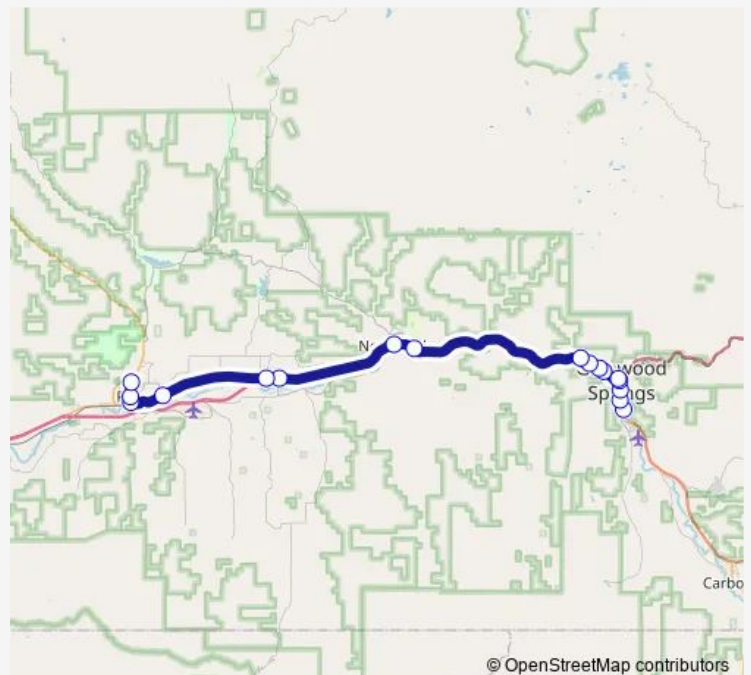

Glenwood Meadows

Glenwood Rec Center

8th St + Colorado Ave

Grand Ave + 9th St

Grand Ave + 14th St

Grand Ave + 20th St

27th St Station

Route schedule

Metro Park — 27th St Station

Monday 05:15-20:15

Tuesday 05:15-20:15

Wednesday 05:15-20:15

Thursday 05:15-20:15

Friday 05:15-20:15

Saturday 05:15-20:15

Sunday 05:15-20:15

Route info

Direction: Metro Park

Stops: 17

Trip Duration: 0 hour 53 min

HGB — Hogback

Direction

27th St Station — Metro Park

17 stops

Railroad Ave + 5th St

Metro Park

Route schedule

27th St Station — Metro Park

Monday 05:35-21:05

Tuesday 05:35-21:05

Wednesday 05:35-21:05

Thursday 05:35-21:05