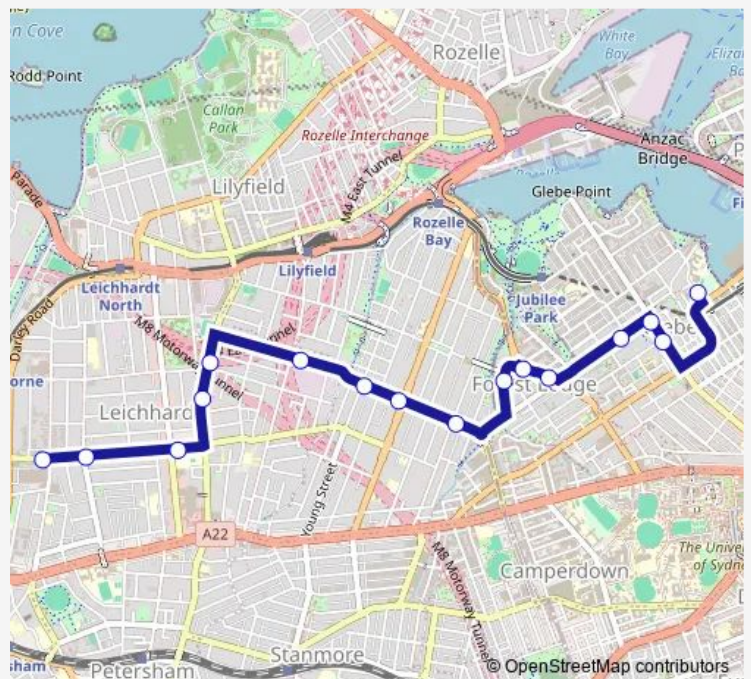

16 stops

[Open route schedule](#)

Sydney Secondary College Blackwattle Bay Campus, Taylor St

Glebe Point Rd At Hereford St

Glebe Library, Glebe Point Rd

Wigram Rd Opp Bell Lane

Minogue Cres At Wigram Rd

Minogue Cres Opp Scotsman St

Minogue Crescent Reserve, Minogue Cres

Booth St At Nelson St

Booth St At Johnston St

Booth St At Young St

Moore St Before Catherine St

Balmain Rd Opp Sydney Secondary College Leichhardt Campus

Balmain Rd Opp Derbyshire Rd

Leichhardt Public School, Marion St

Marion St At Elswick St

Marketplace Leichhardt, Marion St

Route schedule

Sydney Secondary College Blackwattle Bay Campus, Taylor St — Marketplace Leichhardt, Marion St

Monday	—
Tuesday	15:10
Wednesday	—
Thursday	15:10
Friday	—
Saturday	—
Sunday	—

Route info

Direction: Sydney Secondary College Blackwattle Bay Campus, Taylor St

Stops: 16

Trip Duration: 0 hour 14 min

691s — Sydney Secondary College, Blackwattle Bay Campus to Leichhardt Market Place

691s School Bus time schedules and route maps are available in an offline PDF at busmaps.com. Use the busmaps.com website to see live bus times, train schedule or subway schedule, and step-by-step directions for all public transit in Sydney