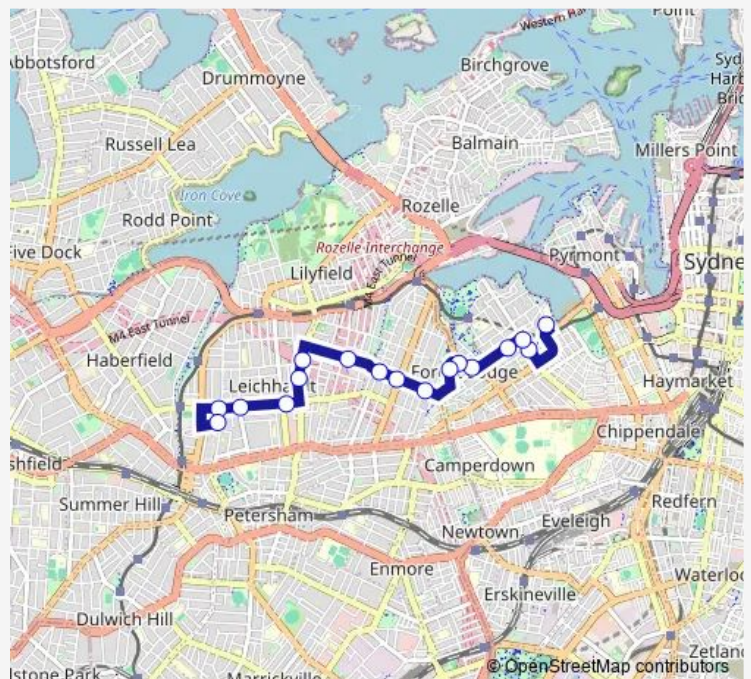

Balmain Rd Opp Sydney Secondary College Leichhardt Campus

Sydney Secondary College Leichhardt Campus, Balmain Rd

Leichhardt Public School, Marion St

Marion St At Elswick St

Leichhardt Market Place, Marion St

### Route schedule

Sydney Secondary College Blackwattle Bay, Taylor St — Lords Rd At Flood St

Monday	—
Tuesday	15:10
Wednesday	—
Thursday	15:10
Friday	15:30
Saturday	—
Sunday	—

### Route info

Direction: Sydney Secondary College Blackwattle Bay, Taylor St

Stops: 17

Trip Duration: 0 hour 15 min

691s School Bus time schedules and route maps are available in an offline PDF at [busmaps.com](https://busmaps.com). Use the [busmaps.com](https://busmaps.com) website to see live bus times, train schedule or subway schedule, and step-by-step directions for all public transit in Sydney