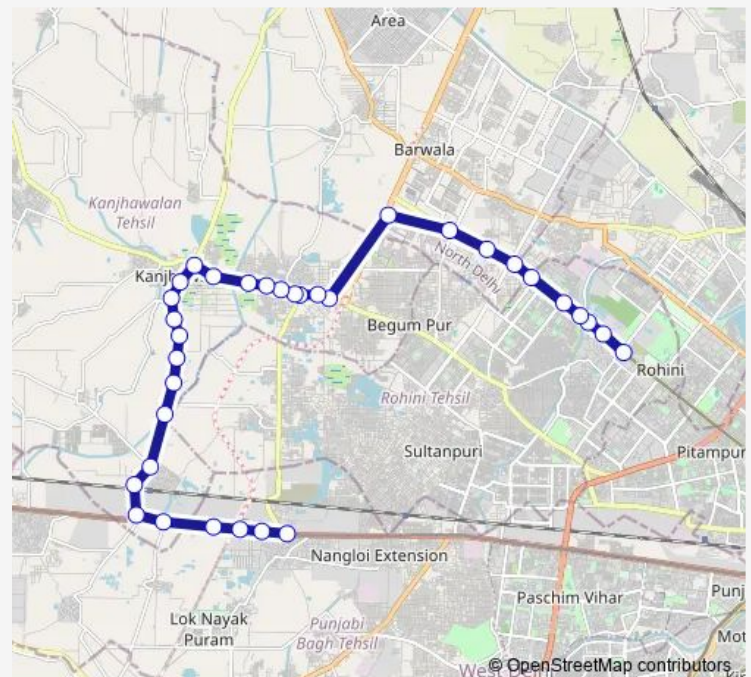

Kanjhawala Chowk

Kanjhawala Village

Ambedkar Chaupal

Route schedule

Rithala Metro Station — Mundka Village (Metro Station)

Monday 07:11-18:05

Tuesday 07:11-18:05

Wednesday 07:11-18:05

Thursday 07:11-18:05

Friday 07:11-18:05

Saturday 07:11-18:05

Sunday 07:11-18:05

Route info

Direction: Rithala Metro Station

Stops: 34

Trip Duration: 1 hour 25 min

■ 938bup

BusMaps

Kanjhawala Depot (Narela Road)

Desu Sub Station

Dera Sachha Sauda

Haryana Shakti School Kanjhawala

Sir Chhotu Ram Polytechnic

Ghevra Village

FCI Ghevra

Ghevra Crossing / Ghevra Metro Station

Hiran Kudna Crossing

Mile Stone Factory

Shiv Shanker Dharam Kata

Mundka School

Mundka Village (Metro Station)

938bup Bus time schedules and route maps are available in an offline PDF at busmaps.com. Use the busmaps.com website to see live bus times, train schedule or subway schedule, and step-by-step directions for all public transit in New Delhi