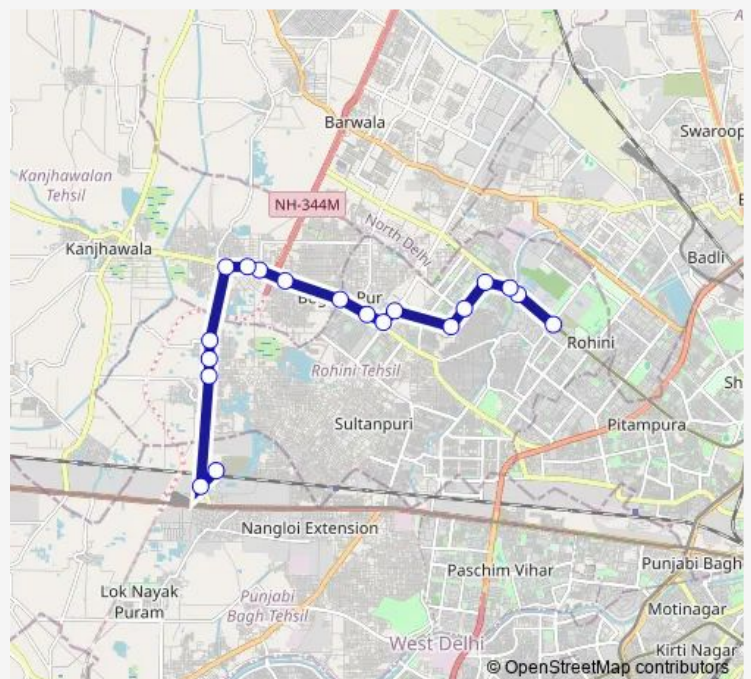

Saturday 08:40-22:10

Sunday 08:40-22:10

Route info

Direction: Rithala Metro Station

Stops: 19

Trip Duration: 0 hour 56 min

■ 938bup

BusMaps