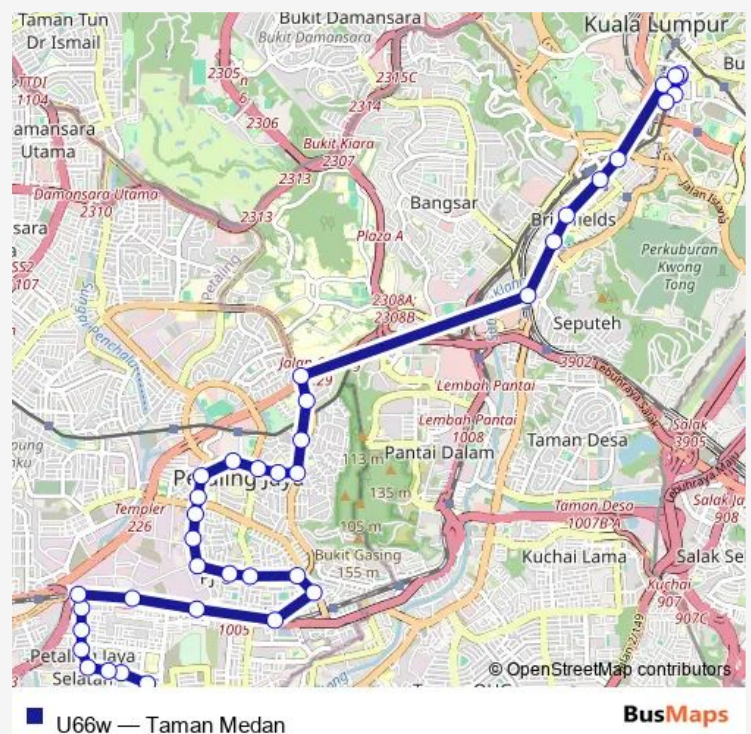

Route schedule

Terminal Taman Medan, Jalan PJS 3/11 — HAB Pasar Seni, Platform C

Monday 06:00

Tuesday 06:00

Wednesday 06:00

Thursday 06:00

Friday 06:00

Saturday 06:00

Sunday 06:00

Route info

Direction: Terminal Taman Medan, Jalan PJS 3/11

Stops: 38

Trip Duration: 17 hour 0 min

Caltex (opp.), Jalan Changgai

SMK Assunta, Jalan Changgai

SRK La Salle (opp.), Jalan Gasing

Taman Jaya, Jalan Gasing

Esso, Jalan Gasing

Pusat Perubatan Universiti Malaya, Susur Lebuhraya
Persekutuan

Mid Valley, Jalan Syed Putra

Balai Polis Brickfields (opp.), Jalan Tun Sambanthan

Little India, Jalan Tun Sambanthan

Wednesday 06:00

Thursday 06:00

Friday 06:00

Saturday 06:00

Sunday 06:00

Route info

Direction: HAB Pasar Seni, Platform C

Stops: 37