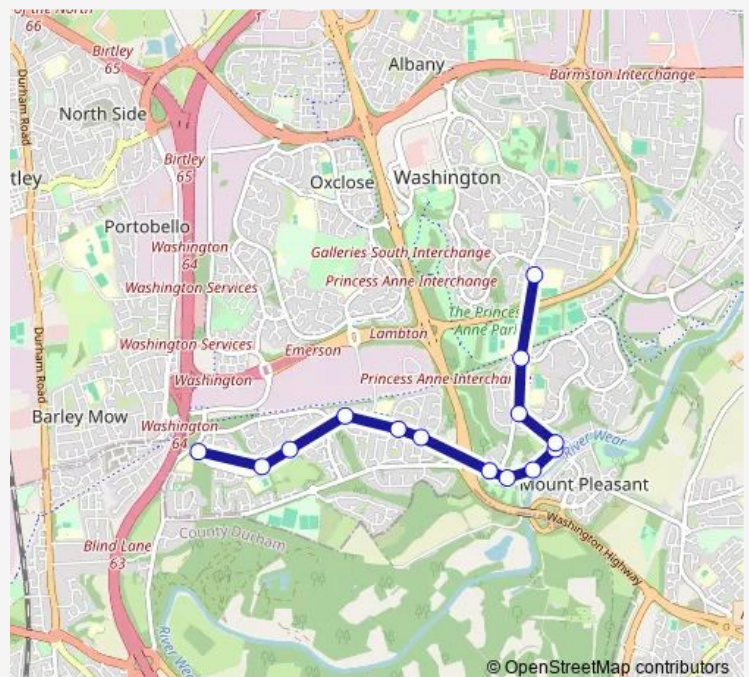

### Direction

Washington Hospital — Biddick Academy

14 stops

[Open route schedule](#)

Washington Hospital

Vigo Lane

Vigo Lane-Woodlands Surgery

Vigo Lane-Laburnhum Avenue

Vigo Lane - Firtree Avenue

Vigo Lane

Bonemill Lane - Biddick Lane

Bonemill Lane-Community Centre

Bonemill Lane-James Steel Park

Bonemill Lane - Station Road

Station Road - Worm Hill Terrace

Fallowfield Way-Southcroft

### Route schedule

Washington Hospital — Biddick Academy

Monday 07:50

Tuesday 07:50

Wednesday 07:50

Thursday 07:50

Friday 07:50

Saturday —

### Route info

Direction: Washington Hospital

Stops: 14

Trip Duration: 0 hour 15 min

© OpenStreetMap contributors

462 Bus time schedules and route maps are available in an offline PDF at [busmaps.com](https://busmaps.com). Use the [busmaps.com](https://busmaps.com) website to see live bus times, train schedule or subway schedule, and step-by-step directions for all public transit in Sunderland