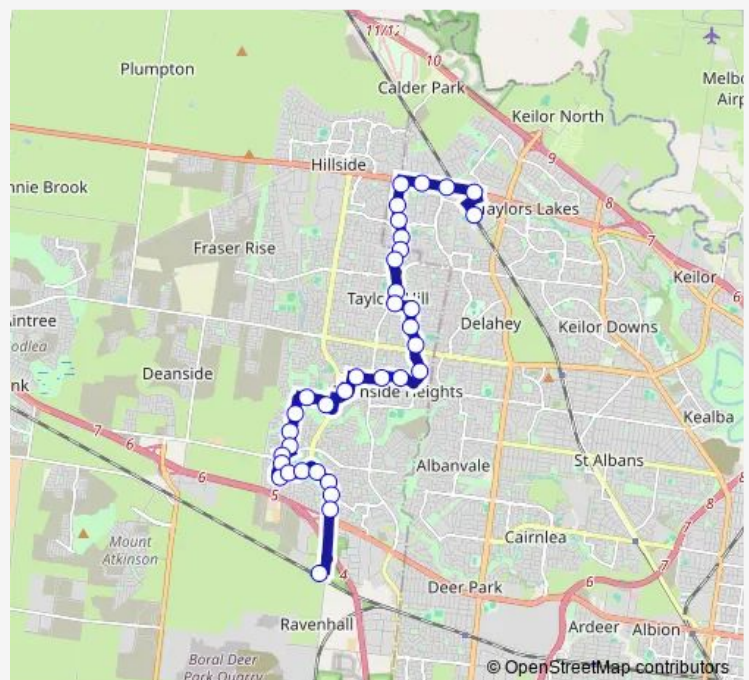

Inglewood Park/Inglewood Dr (Burnside)

Route schedule

Caroline Springs Station/Christies Rd (Ravenhall) —
Watergardens Station/Watergardens Circuit Rd (Taylors Lakes)

Monday 06:04-22:25

Tuesday 06:04-22:25

Wednesday 06:04-22:25

Thursday 06:04-22:25

Friday 06:04-22:25

Saturday 06:42-21:13

Sunday 07:42-19:37

Route info

Direction: Caroline Springs Station/Christies Rd (Ravenhall)

Stops: 35

Trip Duration: 0 hour 40 min

462 — Caroline Springs - Watergardens

Tenterfield Park/Tenterfield Dr (Burnside Heights)

Taylor's Rd/Watervale Bvd (Taylor's Hill)

Hindmarsh Way/Watervale Bvd (Taylor's Hill)

Loddon Dr/Watervale Bvd (Taylor's Hill)

Watergardens Station/Watergardens Circuit Rd (Taylor's Lakes)

Direction

Watergardens Station/Watergardens Circuit Rd (Taylors Lakes) — Caroline Springs Station/Christies Rd (Ravenhall)

35 stops

[Open route schedule](#)