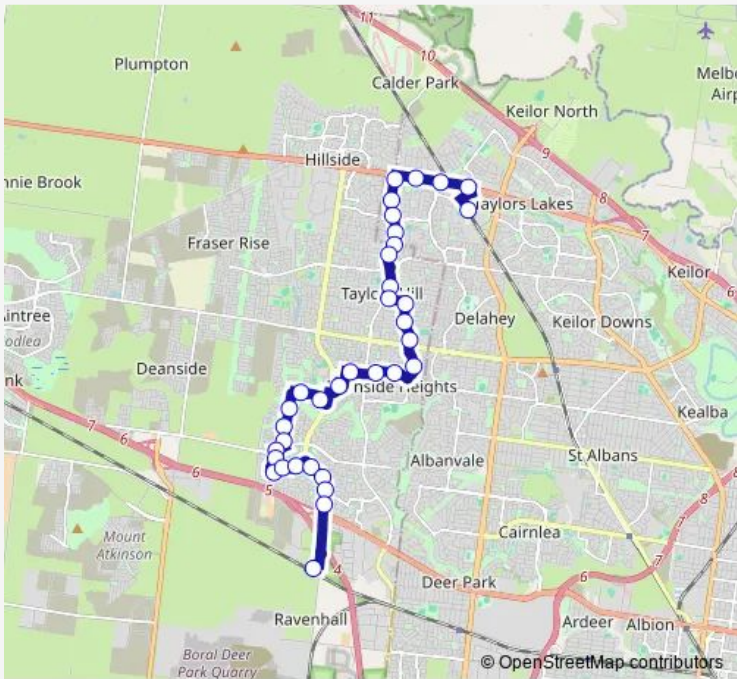

- Caroline Springs Station/Christies Rd (Ravenhall)
- Lakeside Reserve/Caroline Springs Bvd (Caroline Springs)
- Chisholm Dr/Caroline Springs Bvd (Caroline Springs)
- Daylesford Tce/Caroline Springs Bvd (Caroline Springs)
- Christ the Priest PS/Caroline Springs Bvd (Caroline Springs)
- Springlake Ave/Bridgewater Tce (Caroline Springs)
- Grampians Way/The Parkway (Caroline Springs)
- The Parkway Reserve/The Parkway (Caroline Springs)
- Cleland Way/The Parkway (Caroline Springs)
- The Parkway/Rockbank Middle Rd (Caroline Springs)
- Stamford Gr/St Georges Ave (Caroline Springs)
- Wavetree Ave/St Georges Ave (Caroline Springs)
- Bushy Park Ave/The Grange (Caroline Springs)
- Heathcote Retreat/The Crossing (Caroline Springs)
- Creekside College/The Crossing (Caroline Springs)
- Caroline Springs Square SC (Caroline Springs)
- Lake St/Commercial Rd (Caroline Springs)
- Arbour Bvd/Inglewood Dr (Burnside)
- Inglewood Park/Inglewood Dr (Burnside)

Route schedule
 Caroline Springs Station/Christies Rd (Ravenhall) —
 Watergardens Station/Watergardens Circuit Rd (Taylors
 Lakes)

Monday	06:04-22:25
Tuesday	06:04-22:25
Wednesday	06:04-22:25
Thursday	06:04-22:25
Friday	06:04-22:25
Saturday	06:42-21:13
Sunday	07:42-19:37

Route info

Direction: Caroline Springs Station/Christies Rd (Ravenhall)

Stops: 35

Trip Duration: 0 hour 40 min

Tenterfield Park/Tenterfield Dr (Burnside Heights)

Taylor's Rd/Watervale Bvd (Taylor's Hill)

Hindmarsh Way/Watervale Bvd (Taylor's Hill)

Saturday 07:25-21:45

Sunday 08:25-20:17

Route info

Direction: Watergardens Station/Watergardens Circuit Rd (Taylors Lakes)

Stops: 35

Trip Duration: 0 hour 42 min

Blenheim Way/St Georges Ave (Caroline Springs)