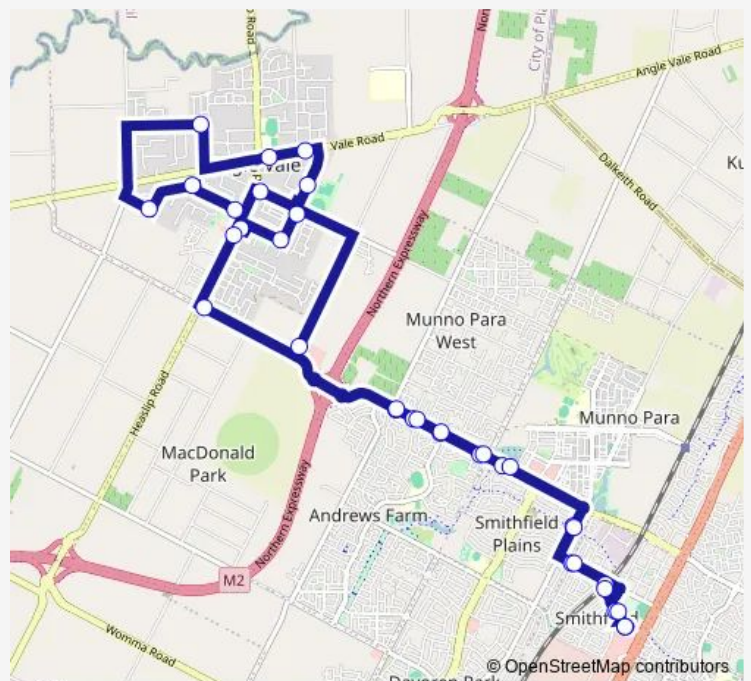

Stop 80M Warooka Dr - South West side

Zone A Smithfield Interchange

Stop 80 Anderson Walk - South Side

Stop 79G Coventry Rd - West side

Stop 78 Curtis Rd - South side

Stop 77 Curtis Rd - South West side

Stop 77A Curtis Rd - South side

Stop 83 Stevens Dr - West side

Stop 84 Angle Vale Rd - South side

Stop 85 Angle Vale Rd - South side

Stop Hail N Ride Harris Rd / Bubner Rd

Stop 87 Higgins Rd - North side

Stop 88 Edmonds Rd - North side

Route schedule

Zone C Munno Para Centre Interchange — Zone C Munno Para Centre Interchange

Monday	06:23-18:50
Tuesday	06:23-18:50
Wednesday	06:23-18:50
Thursday	06:23-18:50
Friday	06:23-18:50
Saturday	—
Sunday	—

Route info

Direction: Zone C Munno Para Centre Interchange

Stops: 34

Trip Duration: 0 hour 43 min

462 — Munno Para Centre Interchange to Angle Vale **BusMaps**

Stop 89 Max Fatchen Dr - North side

Stop Hail N Ride Heaslip Rd / Shiraz Ave - East side