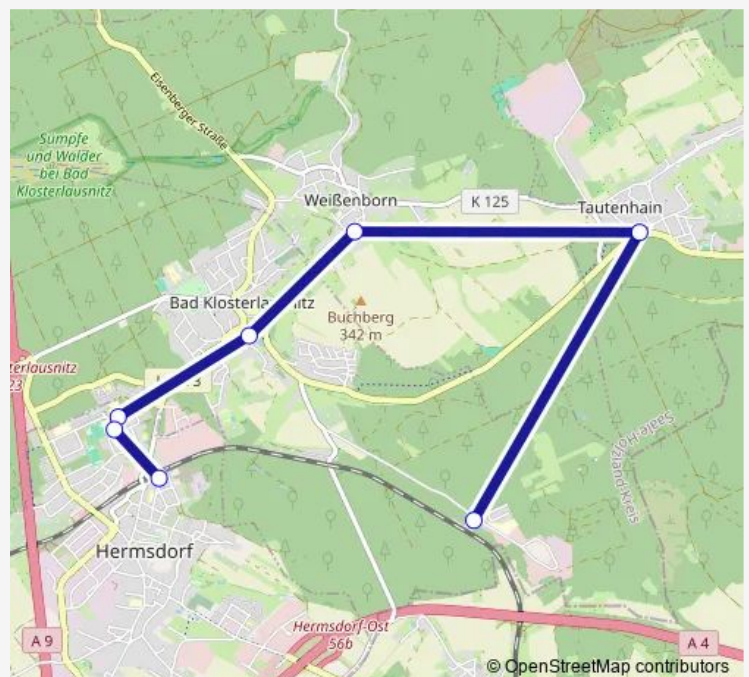

### Direction

Tautenhain (b. Bad Klosterlausnitz) — Hermsdorf, Regelschule

6 stops

[Open route schedule](#)

Tautenhain (b. Bad Klosterlausnitz)

Tautenhain (b. Bad Klosterlausnitz), Kanone

Tautenhain (b. Bad Klosterlausnitz), Waldsiedlung

### Route schedule

Tautenhain (b. Bad Klosterlausnitz) — Hermsdorf, Regelschule

Monday	06:45
Tuesday	06:45
Wednesday	06:45
Thursday	06:45
Friday	06:45
Saturday	—
Sunday	—

### Route info

Direction: Tautenhain (b. Bad Klosterlausnitz)

Stops: 6

Trip Duration: 0 hour 15 min

## Direction

Bad Klosterlausnitz, Jugendwaldheim — Hermsdorf, Bahnhof

7 stops

[Open route schedule](#)

Bad Klosterlausnitz, Jugendwaldheim

Tautenhain (b. Bad Klosterlausnitz), Kanone

Weißenborn

Bad Klosterlausnitz, Köstritzer Straße