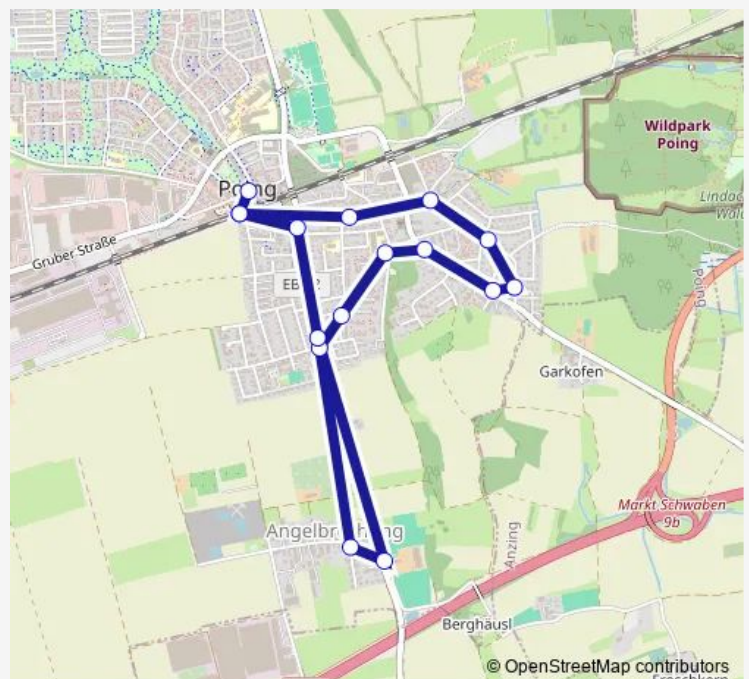

### Direction

Poing \*100 Süd — Poing \*100 Nord

16 stops

[Open route schedule](#)

Poing \*100 Süd

Poing, Birkenallee

Poing, Schwabener Straße

Poing, Kampenwandstraße

Poing, Wallbergstraße

Poing, Stahlgrubersiedlung

Poing, Anzinger Straße

Poing, Rathaus Süd

Poing, Parksiedlung

Poing, Polizei

Angelbrechting, Bergstraße

Angelbrechting, Neufarner Str.

### Route schedule

Poing \*100 Süd — Poing \*100 Nord

Monday 05:23-23:43

Tuesday 05:23-23:43

Wednesday 05:23-23:43

Thursday 05:23-23:43

Friday 05:23-23:43

Saturday 07:03-00:03<sup>+1</sup>

### Route info

Direction: Poing \*100 Süd

Stops: 16

Trip Duration: 0 hour 17 min

462 Regional Bus Service time schedules and route maps are available in an offline PDF at [busmaps.com](https://busmaps.com). Use the [busmaps.com](https://busmaps.com) website to see live bus times, train schedule or subway schedule, and step-by-step directions for all public transit in Munich