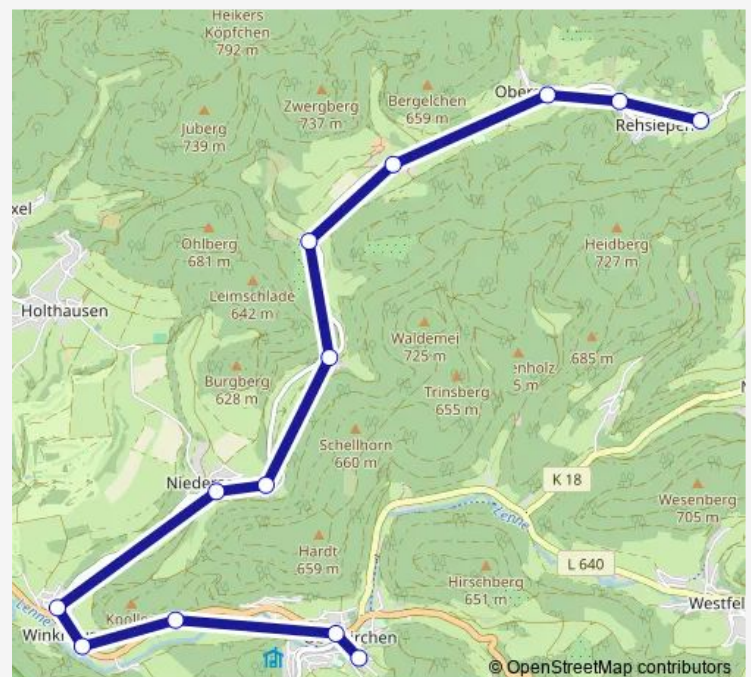

### Direction

Rehsiepen — Gleidorf, Unterdorf

10 stops

[Open route schedule](#)

Rehsiepen

Obersorpe, Zur Winterseite

Obersorpe, Kirche

Mittelsorpe

### Route schedule

Rehsiepen — Gleidorf, Unterdorf

Monday 13:55

Tuesday 13:55

Wednesday 13:55

Thursday 13:55

Friday 13:55

Saturday —

### Route info

Direction: Rehsiepen

Stops: 10

Trip Duration: 0 hour 17 min

462

## Route info

Direction: Westkirchen, Naschert

Stops: 26

Trip Duration: 0 hour 25 min