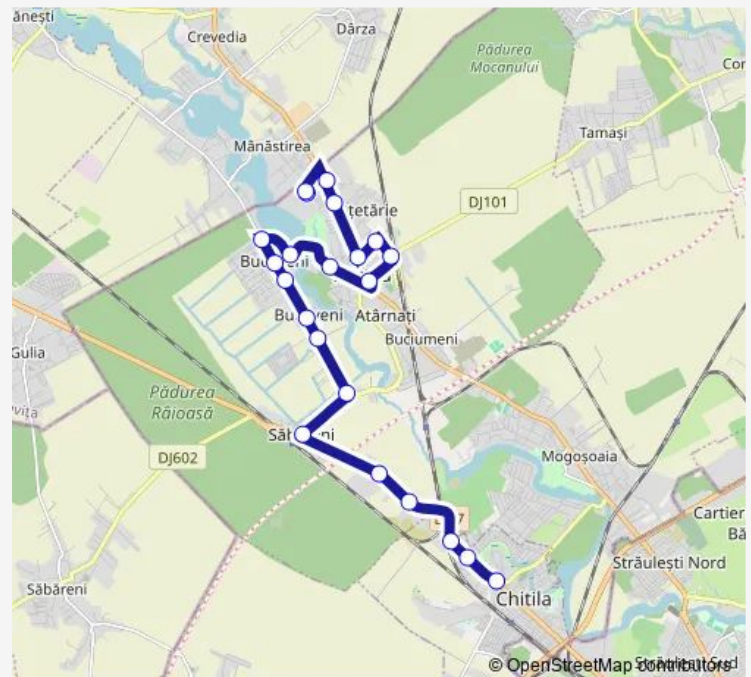

Saturday 04:50-22:04

Sunday 05:00-21:20

Route info

Direction: Studiourile Buftea

Stops: 21

Trip Duration: 0 hour 45 min

Direction

Primaria Chitila — Studiourile Buftea

22 stops

[Open route schedule](#)

Primaria Chitila

Libertatii

Pasaj Cfr Chitila

Remat Buftea

Cartier Sabareni

Biserica Sabareni