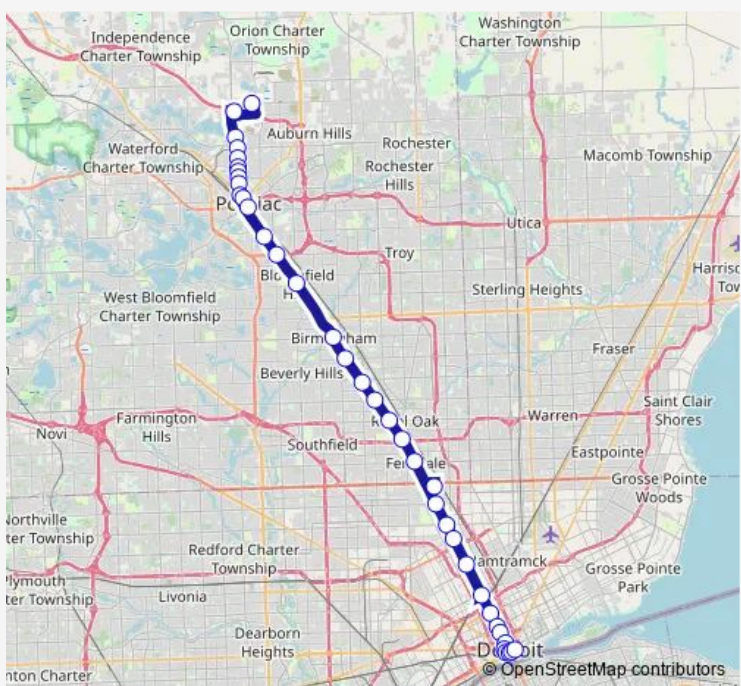

# Bus 462 Fast Woodward

[Go to website](#)

**Direction**  
 Auburn Hills Meijer — Larned + Brush  
 37 stops  
[Open route schedule](#)

- Auburn Hills Meijer
- Great Lakes Crossing #1
- Baldwin + Woodlake
- Baldwin + Walton
- Baldwin + Columbia
- Tennyson
- Baldwin + Kennett
- Baldwin & Montcalm
- Hope/Baldwin Ctr
- Cesar Chavez
- Oakland/Lafayette
- Phoenix Center
- Woodward + ST Joseph Hospital
- Woodward + Square Lake Rd
- Woodward & Long Lake Sb
- Birmingham
- Woodward + 14 Mile Rd
- Woodward + Coolidge (Basha)
- Woodward + 12 Mile Rd
- Woodward + 11 Mile Rd
- Woodward + Washington Sb

Route schedule  
 Auburn Hills Meijer — Larned + Brush

|           |             |
|-----------|-------------|
| Monday    | 03:52-21:57 |
| Tuesday   | 03:52-21:57 |
| Wednesday | 03:52-21:57 |
| Thursday  | 03:52-21:57 |
| Friday    | 03:52-21:57 |
| Saturday  | 03:55-21:53 |
| Sunday    | 06:43-21:02 |

Route info  
 Direction: Auburn Hills Meijer  
 Stops: 37  
 Trip Duration: 1 hour 41 min

462 — Fast Woodward **BusMaps**

Woodward + 9 Mile Rd

Jason Hargrove Transit Center BAY 11

Woodward + 7 Mile

Woodward + 6 Mile Rd

Woodward + Manchester

Woodward + Trowbridge

Woodward + Baltimore

Woodward + Warren

Woodward + MLK Blvd

Woodward + Temple (Lca)

Woodward + Clifford

Washington + Lafayette