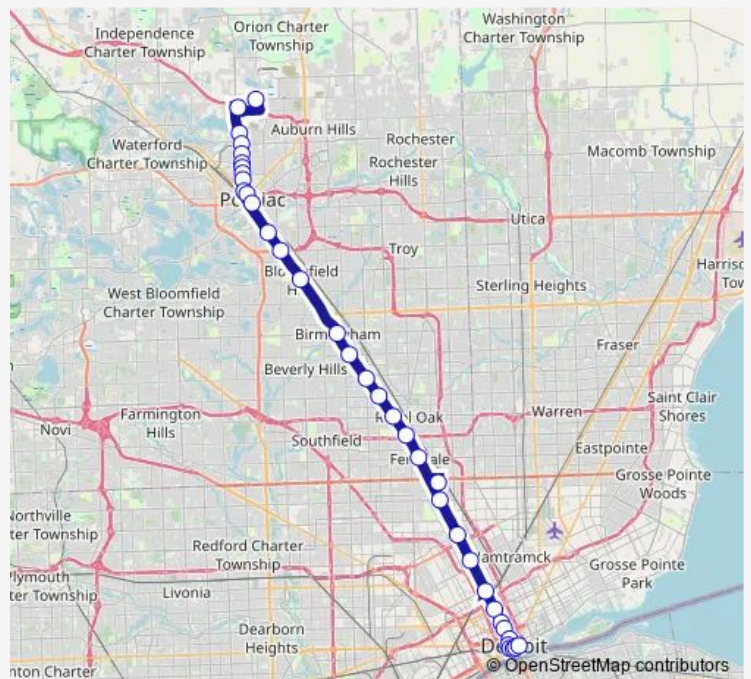

Bus 462 Fast Woodward

[Go to website](#)

Direction
 Auburn Hills Meijer — Larned + Brush
 37 stops
[Open route schedule](#)

- Auburn Hills Meijer
- Great Lakes Crossing #1
- Baldwin + Woodlake
- Baldwin + Walton
- Baldwin + Columbia
- Tennyson
- Baldwin + Kennett
- Baldwin & Montcalm
- Hope/Baldwin Ctr
- Cesar Chavez
- Oakland/Lafayette
- Phoenix Center
- Woodward + ST Joseph Hospital
- Woodward + Square Lake Rd
- Woodward & Long Lake Sb
- Birmingham
- Woodward + 14 Mile Rd
- Woodward + Coolidge (Basha)
- Woodward + 12 Mile Rd
- Woodward + 11 Mile Rd
- Woodward + Washington Sb

Route schedule
 Auburn Hills Meijer — Larned + Brush

Monday	03:52-21:57
Tuesday	03:52-21:57
Wednesday	03:52-21:57
Thursday	03:52-21:57
Friday	03:52-21:57
Saturday	03:55-21:53
Sunday	06:43-21:02

Route info
 Direction: Auburn Hills Meijer
 Stops: 37
 Trip Duration: 1 hour 35 min

462 — Fast Woodward

Woodward + 9 Mile Rd

Jason Hargrove Transit Center BAY 11

Woodward + 7 Mile

Woodward + 6 Mile Rd

Woodward + Manchester

Woodward + Trowbridge

Woodward + Baltimore

Direction: Jefferson + Beaubien

Stops: 37

Trip Duration: 1 hour 45 min

Phoenix Center

Oakland/Lafayette

Cesar Chavez

Hope/Baldwin Ctr

Montcalm