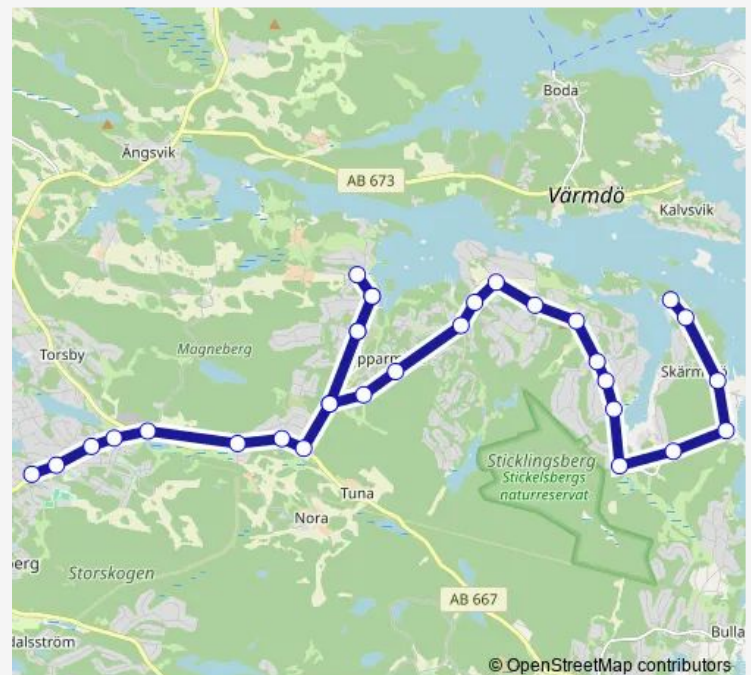

### Route schedule

Ramsdalen — Hemmesta Kolvik

Monday	06:41-18:42
Tuesday	06:41-17:05
Wednesday	06:41-17:05
Thursday	06:41-18:42
Friday	06:41-18:42
Saturday	09:13-16:40
Sunday	10:41-18:42

### Route info

Direction: Ramsdalen

Stops: 31

Trip Duration: 0 hour 36 min

■ 462

BusMaps

Hinsavägen

Evlingevägen