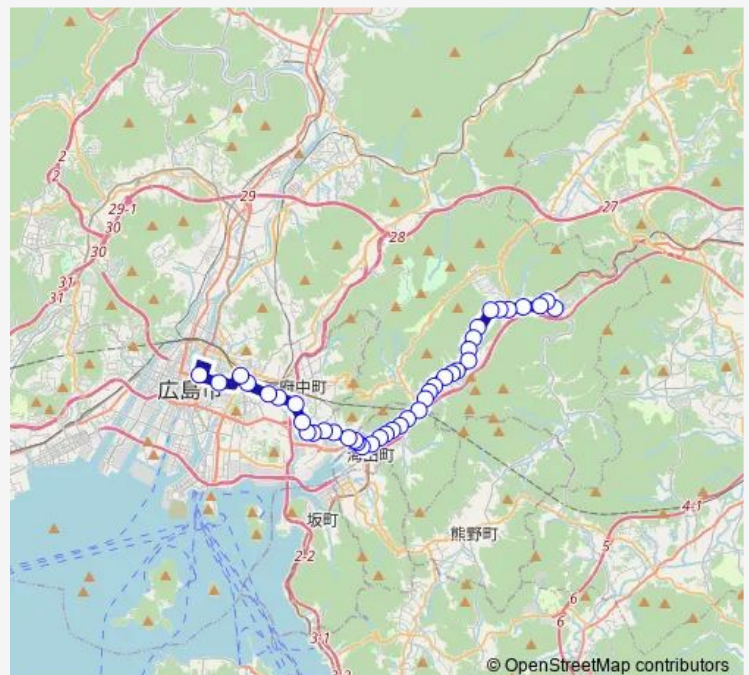

Thursday 06:05-16:10

Friday 06:05-16:10

Saturday 12:10-16:10

Sunday 12:10-16:10

Route info

Direction: 宮の前 (阿戸線)

Stops: 40

Trip Duration: 0 hour 57 min