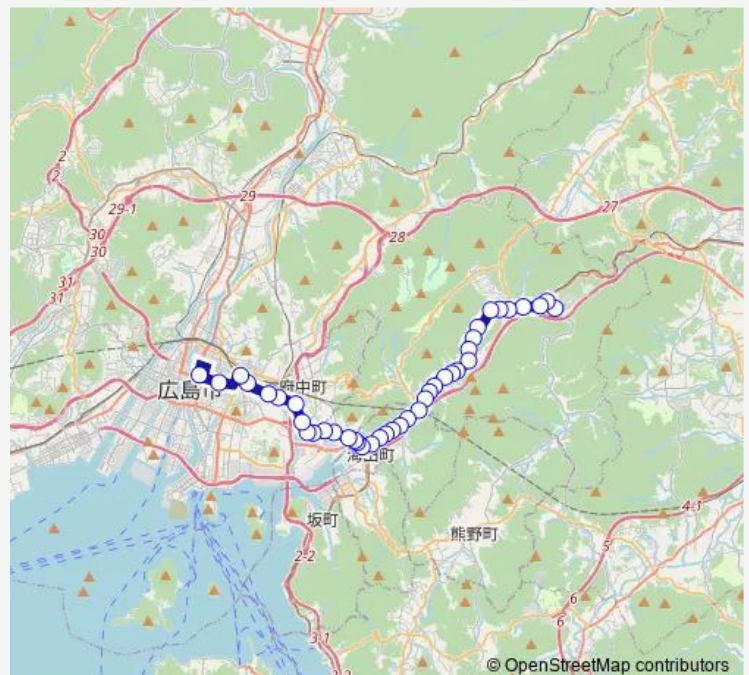

Thursday 06:05-16:10

Friday 06:05-16:10

Saturday 12:10-16:10

Sunday 12:10-16:10

Route info

Direction: 宮の前 (阿戸線)

Stops: 40

Trip Duration: 0 hour 57 min