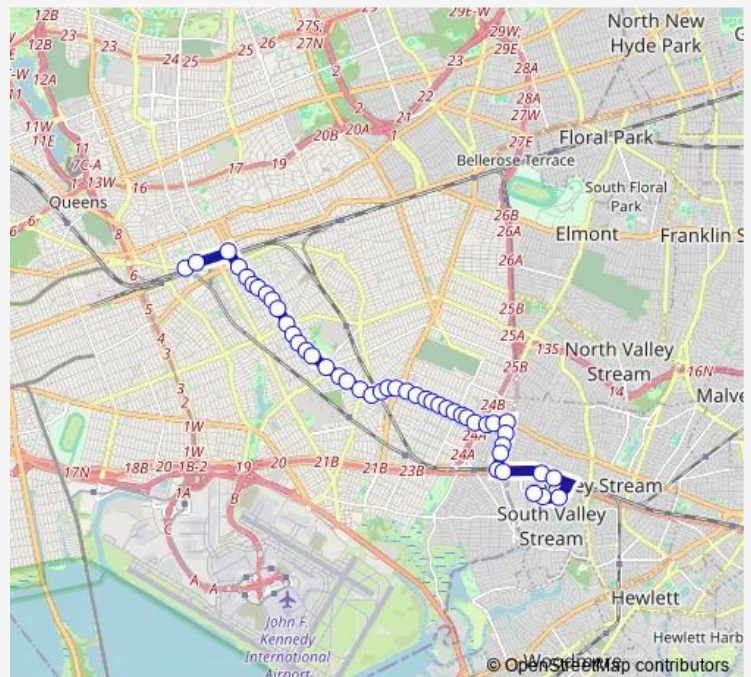

Merrick Blvd/Ridgedale Av

Merrick Blvd/Pineville Ln

Merrick Blvd/Montauk St

Route schedule

West Circle DR/Parking Structure — Teardrop/Layover

Monday 06:06-00:10⁺¹

Tuesday 06:06-00:10⁺¹

Wednesday 06:06-00:10⁺¹

Thursday 06:06-00:10⁺¹

Friday 06:06-00:10⁺¹

Saturday 07:09-00:25⁺¹

Sunday 07:30-00:16⁺¹

Route info

Direction: West Circle DR/Parking Structure

Stops: 42

Trip Duration: 0 hour 40 min

Merrick Blvd/116 Av

Merrick Blvd/115 Av

Merrick Blvd/Linden Blvd

Merrick Blvd/111 Av

Merrick Blvd/110 Av

Merrick Blvd/109 Av

Merrick Blvd/108 Av

Merrick Blvd/107 Av

Merrick Blvd/105 Av

Merrick Blvd/Liberty Av

168 ST/Douglas Av

Archer AV/165 St

Archer AV/Parsons Blvd

Teardrop/Layover

Direction

Francis Lewis Blvd/Sunrise Hwy — Teardrop/Layover