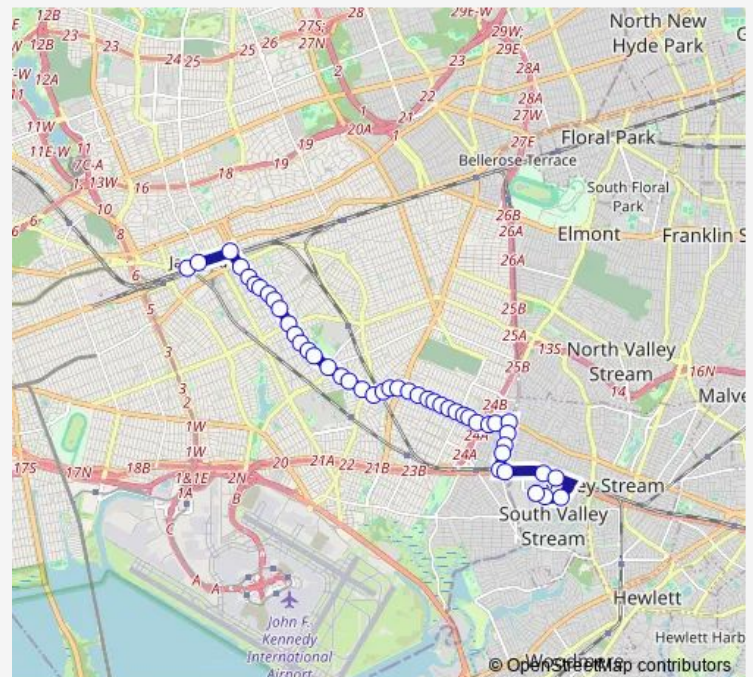

Merrick Blvd/Ridgedale Av

Merrick Blvd/Pineville Ln

Merrick Blvd/Montauk St

Route schedule

West Circle DR/Parking Structure — Teardrop/Layover

Monday 06:06-00:10⁺¹

Tuesday 06:06-00:10⁺¹

Wednesday 06:06-00:10⁺¹

Thursday 06:06-00:10⁺¹

Friday 06:06-00:10⁺¹

Saturday 07:09-00:25⁺¹

Sunday 07:30-00:16⁺¹

Route info

Direction: West Circle DR/Parking Structure

Stops: 42

Trip Duration: 0 hour 31 min

Merrick Blvd/116 Av

Merrick Blvd/115 Av

Merrick Blvd/Linden Blvd

Merrick Blvd/111 Av

Merrick Blvd/110 Av

Merrick Blvd/109 Av

Merrick Blvd/108 Av

Merrick Blvd/107 Av

Merrick Blvd/105 Av

Merrick Blvd/Liberty Av

168 ST/Douglas Av

Archer AV/165 St

Archer AV/Parsons Blvd

Teardrop/Layover

Direction

Francis Lewis Blvd/Sunrise Hwy — Teardrop/Layover