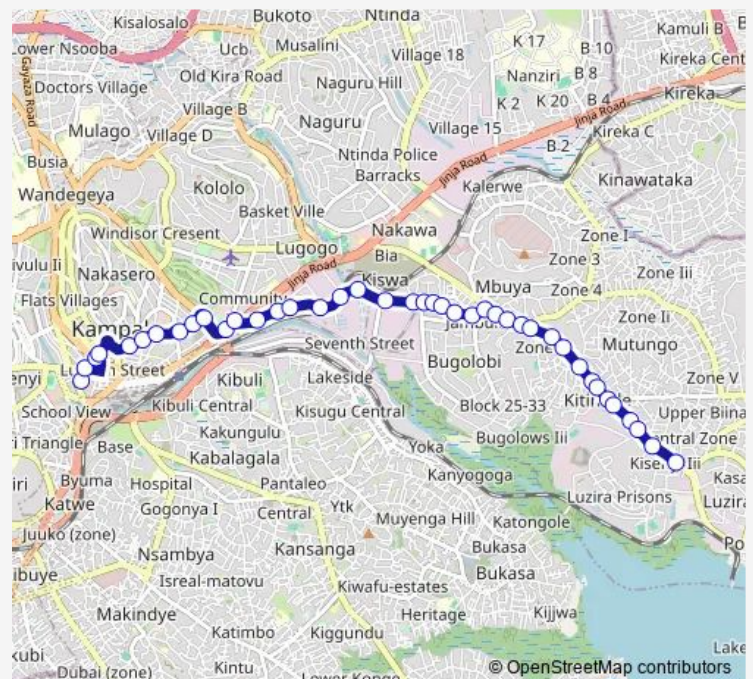

Thursday 06:30-19:00

Friday 06:30-19:00

Saturday 06:30-19:00

Sunday 06:30-19:00

Route info

Direction: Luzira Stage

Stops: 38

Trip Duration: 1 hour 5 min

Friday 06:30-19:00

Saturday 06:30-19:00

Sunday 06:30-19:00

Route info

Direction: Old Taxi Park (Burton Street)

Stops: 41

Trip Duration: 0 hour 59 min

Bugolobi Junction