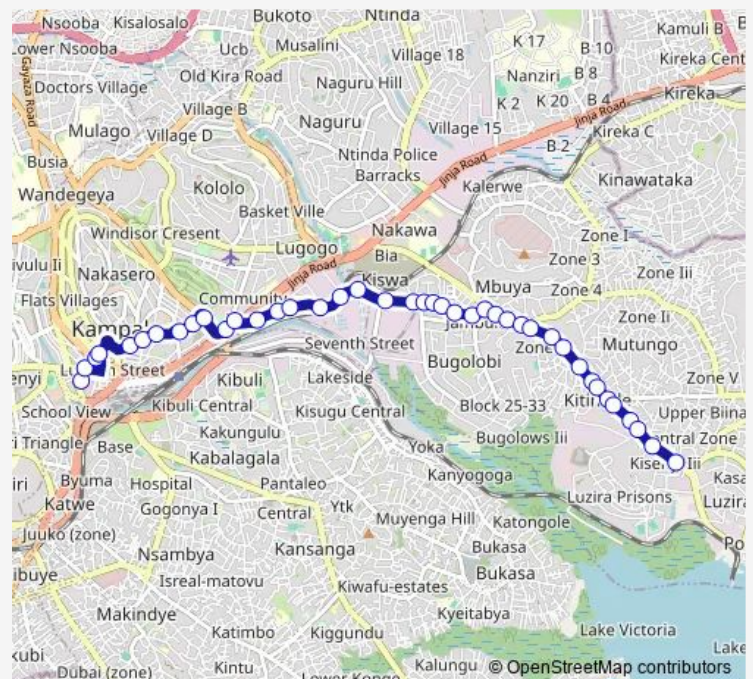

Monday 06:30-19:00

Tuesday 06:30-19:00

Wednesday 06:30-19:00

Thursday 06:30-19:00

Friday 06:30-19:00

Saturday 06:30-19:00

Sunday 06:30-19:00

Route info

Direction: Old Taxi Park (Burton Street)

Stops: 41

Trip Duration: 1 hour 0 min

KA040 — Luzira Stage-Old Taxi Park

Jazz Supermarket

Kings Village Restaurant

Krishna Mall

Bugolobi Market

Tuesday 06:30-19:00

Wednesday 06:30-19:00

Thursday 06:30-19:00

Friday 06:30-19:00

Saturday 06:30-19:00

Sunday 06:30-19:00

Route info

Direction: Luzira Stage