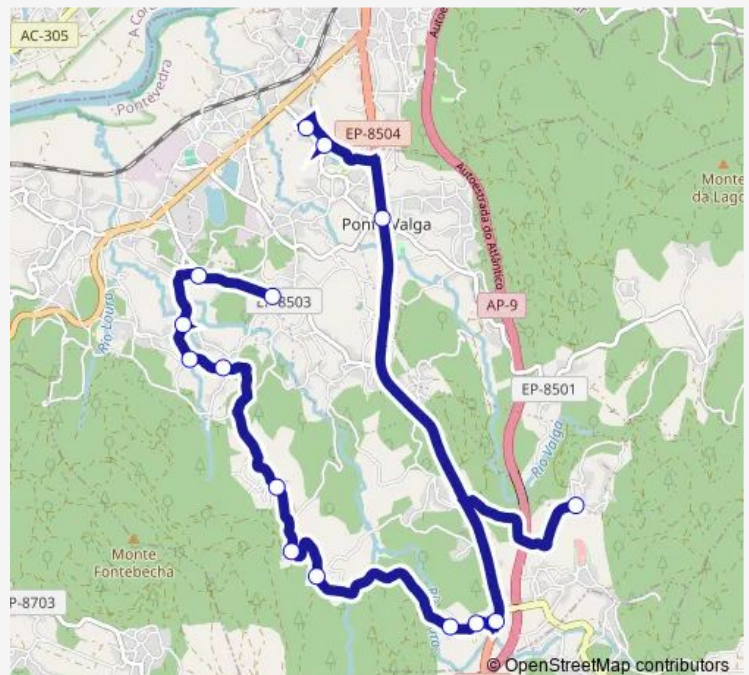

Cernadas 3

Parafita

Ponte Valga

IES de Valga

Centro Médico

Route schedule

Sixto — Centro Médico

Monday 07:50-15:45

Tuesday 07:50

Wednesday 07:50

Thursday —

Friday 07:50

Saturday —

Sunday —

Route info

Direction: Sixto

Stops: 15

Trip Duration: 0 hour 43 min

XG830064 — Centro Médico-Sixto

BusMaps

Direction

Centro Médico — Sixto

15 stops

[Open route schedule](#)

Setecoros

Cerneira

Barro

Canle

Barcia

Gandara

Sixto

Route schedule