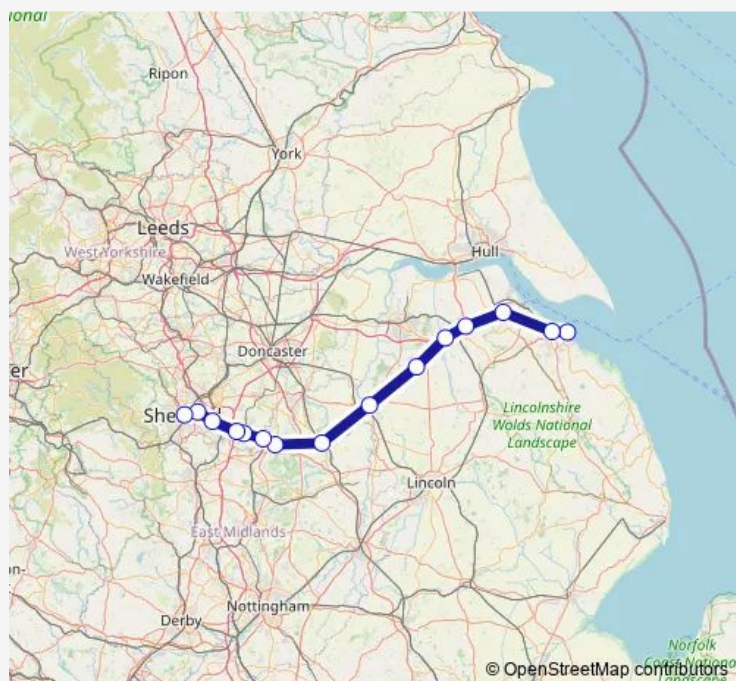

### Direction

Cleethorpes — Sheffield

15 stops

[Open route schedule](#)

Cleethorpes

Grimsby Town

Habrough

Barnetby

### Route schedule

Cleethorpes — Sheffield

Monday —

Tuesday —

Wednesday —

Thursday —

Friday —

Saturday 11:14-19:17

### Route info

Direction: Cleethorpes

Stops: 15

Trip Duration: 1 hour 59 min

■ Nt:Cle->Shf — NT train service from CLE to Shf

Nt: Cle->Shf Rail time schedules and route maps are available in an offline PDF at [busmaps.com](https://busmaps.com). Use the [busmaps.com](https://busmaps.com) website to see live bus times, train schedule or subway schedule, and step-by-step directions for all public transit in Sheffield