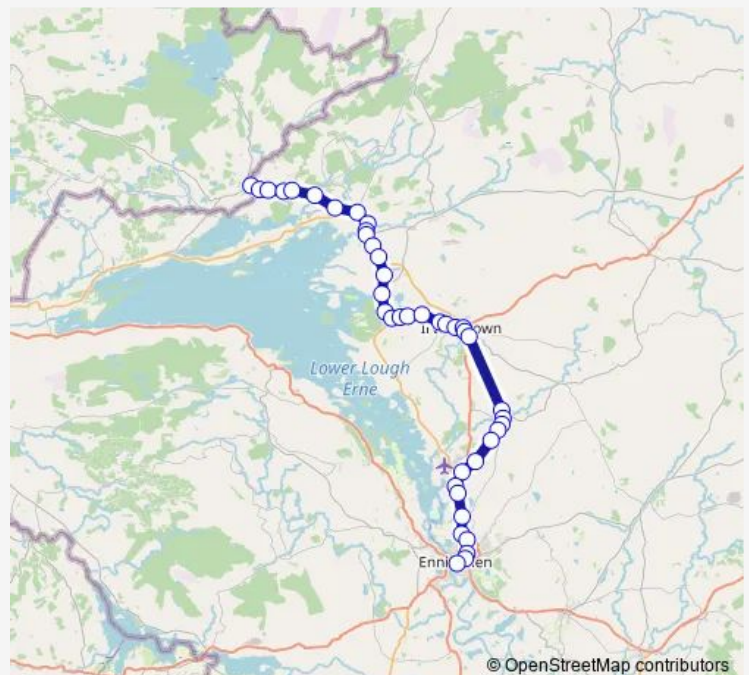

Route schedule

Pettigo — Regal Pass

Monday	07:40
Tuesday	07:40
Wednesday	07:40
Thursday	07:40
Friday	07:40
Saturday	—
Sunday	—

Route info

Direction: Pettigo

Stops: 41

Trip Duration: 0 hour 55 min

194e — Pettigo - Enniskillen, Buscentre