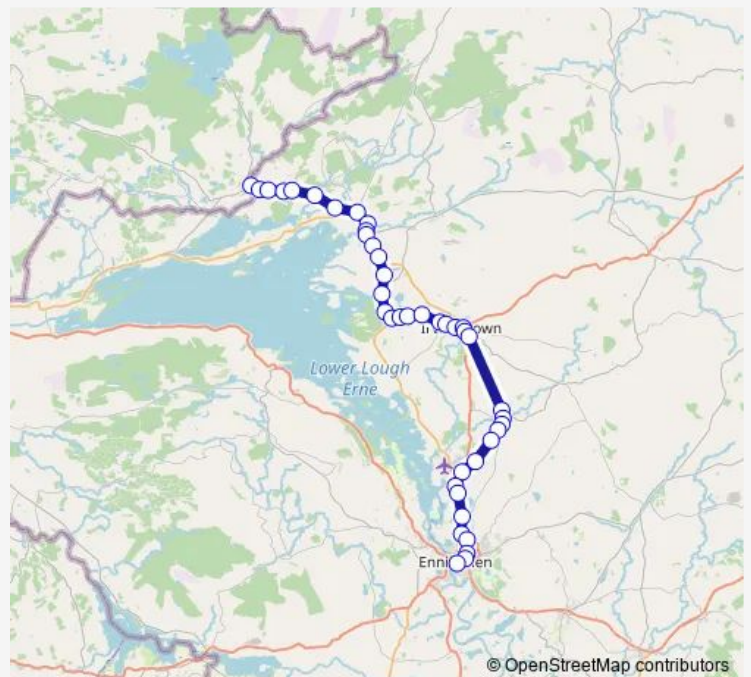

Route schedule

Pettigo — Regal Pass

Monday	07:40
Tuesday	07:40
Wednesday	07:40
Thursday	07:40
Friday	07:40
Saturday	—
Sunday	—

Route info

Direction: Pettigo

Stops: 41

Trip Duration: 0 hour 55 min

194e — Pettigo - Enniskillen, Buscentre